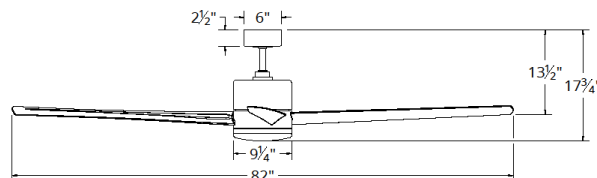

WINDFLOWER 80" Ceiling Fan

FR-W1815-80L

MODERN FORMS SMART FANS

PRODUCT DESCRIPTION

As bold and beautiful as a classic Holland windmill, this contemporary twelve-blade design is perfect for mid-sized and larger spaces with its 60 inch or 80 inch blade sweeps. Control everything from the palm of your hand with our Wi-Fi-connected Modern Forms app- no one else in the industry can match this combination of style and intuitive technology. Available in three sleek finishes, Windflower makes life easier and more beautiful every day.

SPECIFICATIONS

Construction: Aluminum
Blade: 12° Pitch, 80" sweep, ABS
Downrod: 1" O.D. x 6"H included
Mounting Slope: Up to 30°
Lead Wire: 80"
Hanging Weight: 42 lbs
Total Power: 74.5W
Standards: ETL/cETL Wet Location listed