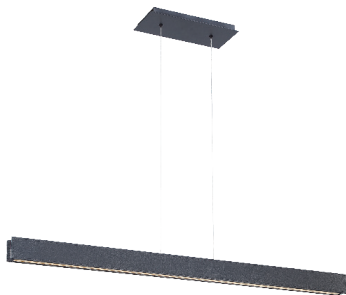

BDSM – model: PD-51542

LED Pendants & Chandeliers

MODERN FORMS

Fixture Type:

Catalog Number:

Project: _____

Location: _____

PD-51542

PRODUCT DESCRIPTION

Tightly bound in supple pebble-grain leather, with a narrow, linear form, this pendant is the ultimate role player, providing bright, seductive light in office spaces and hotels along with commercial and residential applications. Have complete control with a highly efficient cutting-edge LED light that's always at your beck and call.

FEATURES

- ETL & cETL Damp Location listed
- Transformer located in canopy
- Rated Life: 80,000 hours
- **Color Temp: 3000K**
- **CRI: 90**

SPECIFICATIONS

Construction: Aluminum with vintage leather

Light Source: High output LED

Dimming: Dims to 10% with an electronic low voltage (ELV) dimmer

Mounting: Mounts directly to junction box

Finish: Black (BK) and White (WT)

ORDER NUMBER

Model	Length	Watt	Voltage	LED Lumens	Delivered Lumens	Finish
PD-51542	42"	49W	120V	3750	1700	BK Black WT White