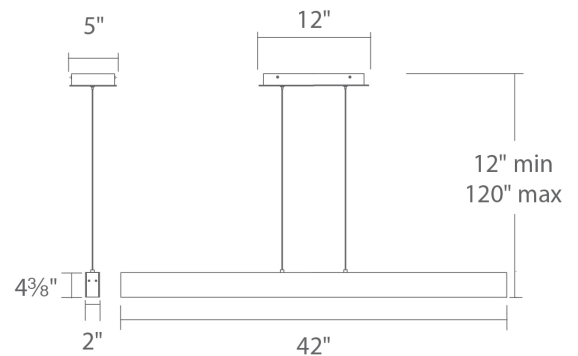

BDSM – model: PD-51542

LED Pendants & Chandeliers

MODERN FORMS

Fixture Type:

Catalog Number:

Project: _____

Location: _____

PD-51542

FEATURES

- ETL & cETL Damp Location listed
- Transformer located in canopy
- Rated Life: 80,000 hours
- **Color Temp: 3000K**
- **CRI: 90**

SPECIFICATIONS

Construction: Aluminum with vintage leather

Light Source: High output LED