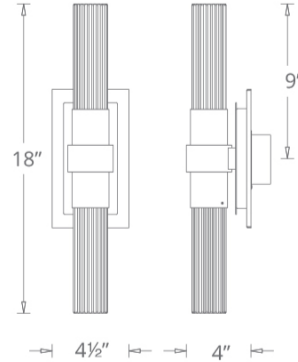

Fixture Type:

Catalog Number:

Project:

Location:

PRODUCT DESCRIPTION

Finished in aged brass, this indoor sconce adds a touch of understated luxury to your modern décor. And that's before you even turn on the light, which fills the painstakingly V-cut seeded crystal columns with a mix of understated elegance and spectacular shine. Ceres is a subtle statement piece wherever it's mounted, a sophisticated accent that will endure over time, thanks to its powerfully rated LEDs and refined style.

FEATURES

- Can be mounted vertically or horizontally
- **Universal Driver** (120V-220V-277V) located in 2" junction box
- Optional conversion plate included for 4" junction box
- Title 24 Compliant
- ADA Compliant
- Color Temperature: 3500K
- Dimmer: ELV
- CRI: 90
- Rated Life: 50,000 hours

SPECIFICATIONS

- Construction:** Extruded aluminum hardware, K5 V-cut crystal
- Light Source:** High output LED
- Finish:** Aged Brass
- Standards:** ETL & cETL listed

REPLACEMENT GLASS

Part#	Fixture
RPL-GLA-18818	<i>WS-18818</i>

ORDER NUMBER

Model	Wattage	Voltage	LED Lumens	Delivered Lumens	Finish	
WS-18818	18"	15W	120V-277V	1054	971	AB <i>Aged Brass</i> 

Example: **WS-18818-AB**

modernforms.com
Phone (866) 810.6615
Fax (800) 526.2585