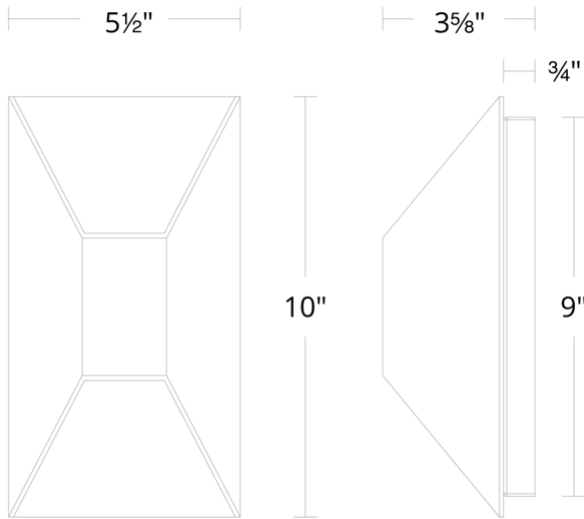

Project:

Location:

Fixture Type:

Catalog Number:

AVAILABLE FINISHES:

Maglev

WS-W24110

PRODUCT DESCRIPTION

An ultra-functional balanced sconce. This LED wall luminaire employs an etched glass diffuser that delivers interest generating bidirectional illumination. ADA compliance allows usage in high traffic hospitality and light commercial spaces. 3 CCTs available for customized selection. Mounts in all orientations."

FEATURES

- ACLED driverless technology
- Up and down illumination
- Built in color temperature adjustability. Switch from 3000K/3500K/4000K

SPECIFICATIONS

Rated Life	54000 Hours
Standards	ETL, cETL, Wet Location Listed, IP65, Title 24 JA8: 2019 Compliant
Input	120 VAC, 50/60Hz
Dimming	ELV: 100-10%, TRIAC: 100-10%
Mounting	Can be mounted on wall in all orientations
Color Temp	4000K, 3500K, 3000K
CRI	90
Construction	Extruded aluminum body with etched glass diffuser

WS-W24110

Model & Size	Color Temp	Finish	LED Watts	LED Lumens	Delivered Lumens
WS-W24110 10"	3000K	AL Brushed Aluminum	15.3W	632	472
	3000K	BK Black	15.3W	632	472
	3000K	BZ Bronze	15.3W	632	472
	3000K	WT White	15.3W	632	472
	3500K	AL Brushed Aluminum	15.3W	710	472
	3500K	BK Black	15.3W	710	472
	3500K	BZ Bronze	15.3W	710	472
	3500K	WT White	15.3W	710	472
	4000K	AL Brushed Aluminum	15.3W	641	472
	4000K	BK Black	15.3W	641	472
	4000K	BZ Bronze	15.3W	641	472
	4000K	WT White	15.3W	641	472

Example: **WS-W24110-40-WT**

For custom requests please contact customs@modernforms.com