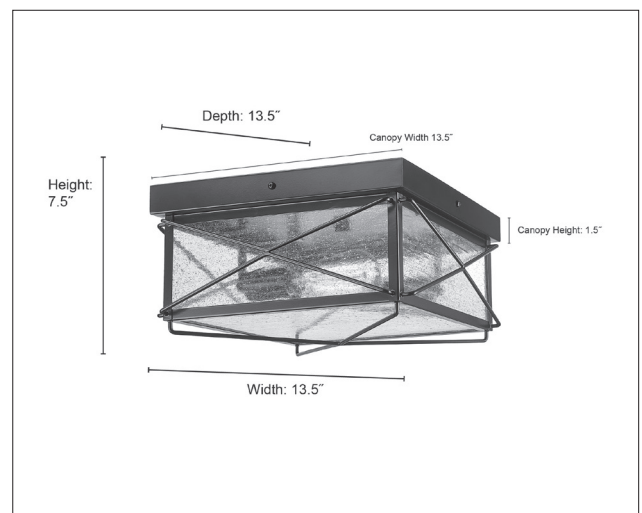

Millennium Lighting
105 Declaration Drive
McDonough, GA 30253
www.millenniumlighting.com