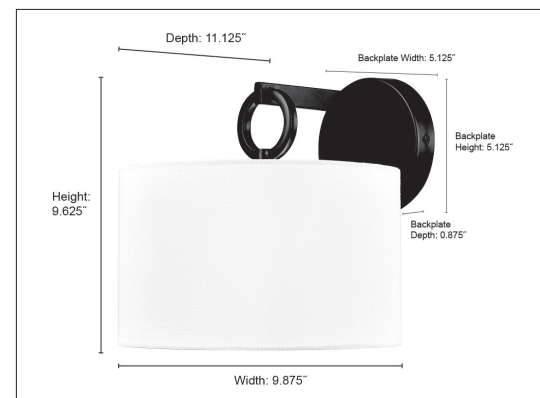

ITEM NUMBER

SKU's 211001 BN
211001 MB
211001 VB

Millennium Lighting
105 Declaration Drive
McDonough, GA 30253
www.millenniumlighting.com