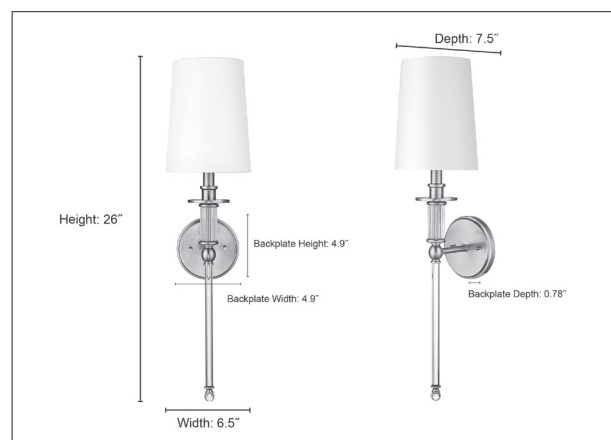

46981 PN

Millennium Lighting
105 Declaration Drive
McDonough, GA 30253
www.millenniumlighting.com