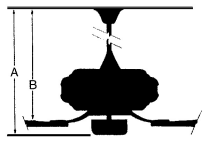

MEASUREMENTS

Blade Finish:	Reversible		
	Blades:		
	No		
Blade Material:	Slope:		
MDF Construction	No		
Blade Sweep:	No. of Blades:	Blade Pitch:	Hanging Weight:
42"	5	12 degrees	11.02
Downrod 1:	Downrod 1	Downrod 2:	Downrod 2
6	Outside Dia:		Outside Dia:
	0.75		
Ceiling to Lowest Point: (Dim A)	Ceiling to Blade (Dim B)	Lead Wire:	Motor Size:
11.5	9.25	80	153x10mm