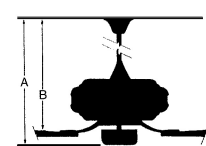

## MEASUREMENTS

Blade Finish:	Reversible Blades:				
	<b>No</b>				
Blade Material:	Slope:				
<b>Plywood Construction</b>	<b>Yes</b>				
Blade Sweep:	No. of Blades:	Blade Pitch:	Hanging Weight:		
<b>52"</b>	<b>5</b>	<b>12</b>	<b>18.17</b>		
Downrod 1:	Downrod 1	Downrod 2:	Downrod 2		
<b>6</b>	Outside Dia:		Outside Dia:		
	<b>0.75</b>				
Ceiling to Lowest Point: (Dim A)	Ceiling to Blade (Dim B)	Lead Wire:	Motor Size:		
<b>15.5</b>	<b>13.25</b>	<b>80</b>	<b>172 X 14mm</b>		
<b>RPM:</b>	Low	Low/Med.	Medium	Med/High	High
<b>Amps:</b>	65				215
<b>Watts:</b>	0.22				0.6
<b>CFM:</b>	8.94				72.41
<b>CFM/Watts:</b>	1443.0				4740.0
	161.41				65.46