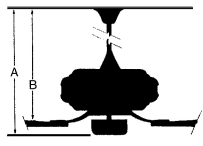

MEASUREMENTS

Blade Finish:	Reversible Blades:			
	Yes			
Blade Material: ABS	Slope: Yes			
Blade Sweep: 44"	No. of Blades: 3	Blade Pitch: 26 DEGREES	Hanging Weight: 9.26	
Downrod 1: 6	Downrod 1 Outside Dia: .75	Downrod 2:	Downrod 2 Outside Dia:	
Ceiling to Lowest Point: (Dim A) 12.75	Ceiling to Blade (Dim B) 11.25	Lead Wire: 8"	Motor Size: DC 123x30mm	
RPM:	Low 51	Low/Med.	Medium 196	Med/High 0.59
Amps:	0.06			48.06
Watts:	3.89			5323.0
CFM:	1615.0			110.76
CFM/Watts:	415.17			