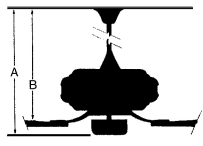

Image File Name: **F823-DK.jpg**

MEASUREMENTS

Blade Finish:	Reversible Blades: No		
Blade Material: PC Construction	Slope: Yes		
Blade Sweep: 52"	No. of Blades: 1	Blade Pitch: VARIABLE	Hanging Weight: 13.51
Downrod 1: 6	Downrod 1 Outside Dia: 0.75	Downrod 2:	Downrod 2 Outside Dia:
Ceiling to Lowest Point: (Dim A) 13.0	Ceiling to Blade (Dim B) 12.25	Lead Wire: 80"	Motor Size: DC 125x30mm