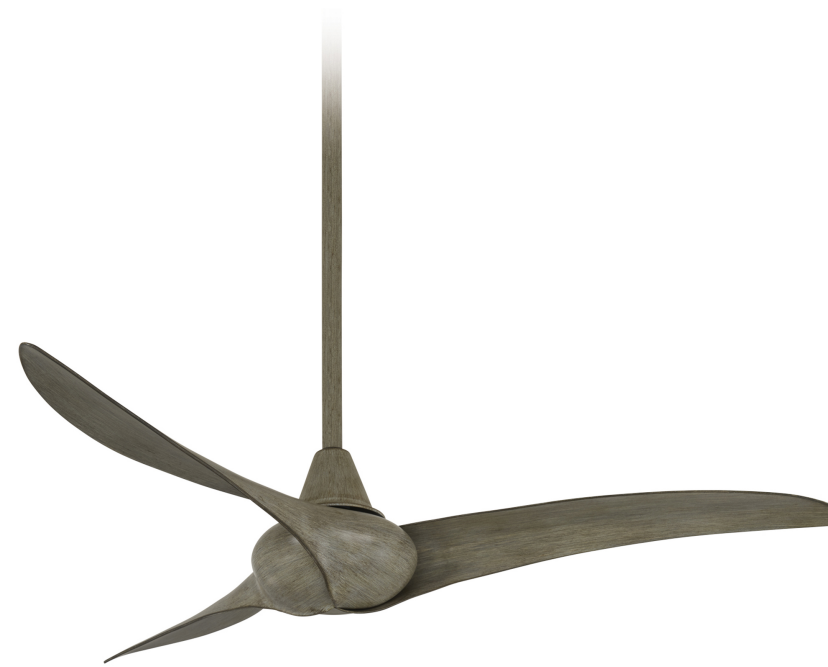

Item # F843-DRF	UPC Code: 706411060281
Product Family Name: Wave	Finish: Driftwood
Category: INTERIOR FAN	Category Type: Ceiling Fan
Certification 3064964	
Patents: U.S. Patent(s): D715,419; D715,421	
Notes:	

Image File Name: **F843-DRF.jpg**

MEASUREMENTS

Blade Finish:					Reversible Blades:	No
Blade Material:	ABS				Slope:	Yes
Blade Sweep:	No. of Blades:	Blade Pitch:	Hanging Weight:			
52"	3	VARIABLE	12.37			
Downrod 1:	Downrod 1 Outside Dia:	Downrod 2:	Downrod 2 Outside Dia:			
6	.75		6			
Ceiling to Lowest Point: (Dim A)	Ceiling to Blade (Dim B)	Lead Wire:	Motor Size:			
14.15	9.75	80	172x14mm			

GLASS

Description:	Material:
Part No.:	Quantity:
Width:	Height:
	Length:

CONTROLS

Pull Chain Control:	Works with Remote Control:	Works with Wall Control:
No	Yes	Yes
Reversible:	Included Remote Control:	Included Wall Control:
Yes	RCS213	
Smart Control:	Compatible Remote Control(s):	Compatible Wall Control(s):
No		WCS213
Integrated Smart Control:		Compatible Smart Control:
		BD-1000