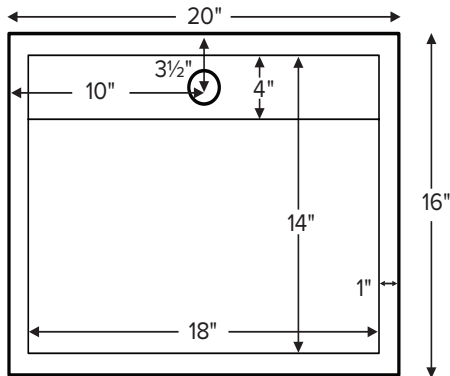

Wymara 1

Wymara 1 features a matching drain cover. See image below for sink with cover removed.

Due to its handcrafted nature, always measure sink on-site to ensure cut-out accuracy.

MODEL 712
20" x 16" x 4.5" Bowl: 18" x 14"
VESSEL STYLE
SculptureStone®
35 lbs / 16 kg

Also available, Wymara Counter-Sink 1, featuring custom-size countertop with integrated bowl. Offered in single or double bowl configurations. Shown below with drain cover.

• Before discarding packaging, check for accessories that may be inside.
• All product measurements are ±1/2".
• Specifications and configurations are subject to change without notice.
• Measurements herein supersede all others published prior to publication date below.