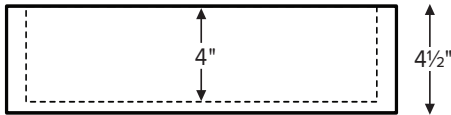

Wymara 1

Wymara 1 features a matching drain cover. See image below for sink with cover removed.

Due to its handcrafted nature, always measure sink on-site to ensure cut-out accuracy.

MODEL 712
20" x 16" x 4.5" Bowl: 18" x 14"
VESSEL STYLE
SculptureStone®
35 lbs / 16 kg

Also available, Wymara Counter-Sink 1, featuring custom-size countertop with integrated bowl. Offered in single or double bowl configurations. Shown below with drain cover.

• Before discarding packaging, check for accessories that may be inside.
• All product measurements are ±1/2".
• Specifications and configurations are subject to change without notice.
• Measurements herein supersede all others published prior to publication date below.