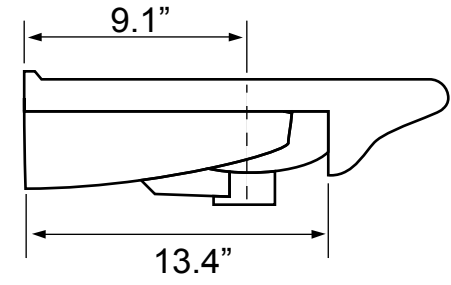

Features

- With overflow.
- Traditional design.

Material

- White ceramic bathroom sink.

Installation

- Wall mount installation.
- Drop in installation.

Configurations

- Single Hole.
- Three Hole (8-inch centers).

Technical Information

Bowl type:	Single
Installation:	Wall mounted Drop In
Bowl dimensions:	Depth: 4.5"
Drain hole:	1.75"
Faucet hole:	1.38"
Hole configurations:	1, 3
Weight:	29.9 lbs

Notes

Install this product according to the installation instructions.