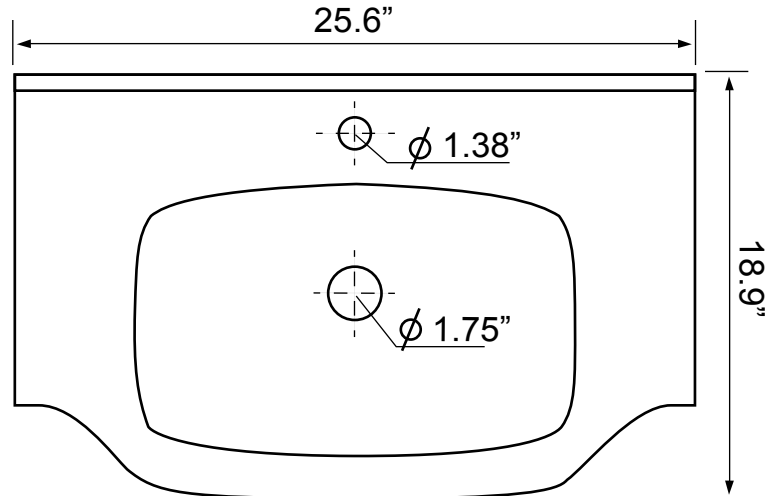

Features

- With overflow.
- Traditional design.

Material

- White ceramic bathroom sink.

Installation

- Wall mount installation.
- Drop in installation.

Configurations

- Single Hole.
- Three Hole (8-inch centers).

Technical Information

Bowl type:	Single
Installation:	Wall mounted Drop In
Bowl dimensions:	Depth: 4.5"
Drain hole:	1.75"
Faucet hole:	1.38"
Hole configurations:	1, 3
Weight:	29.9 lbs

Notes

Install this product according to the installation instructions.