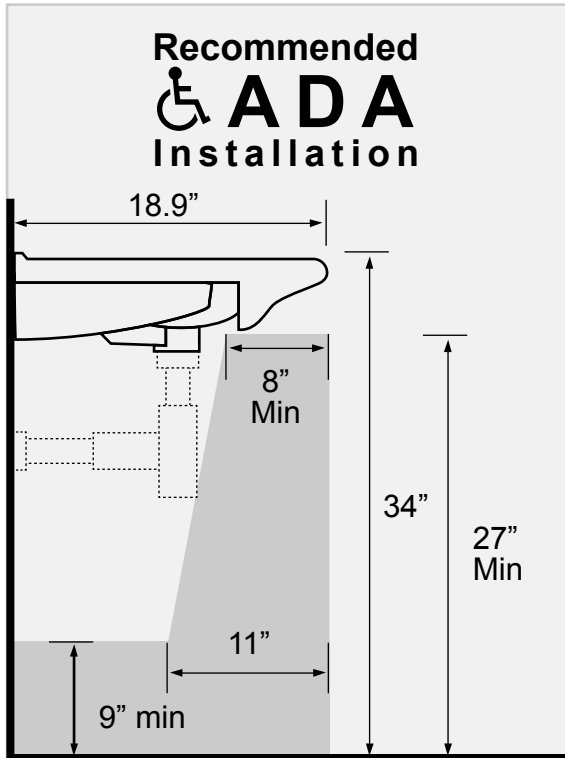

Features

- With overflow.
- Traditional design.

Material

- White ceramic bathroom sink.

Installation

- Wall mount installation.
- Drop in installation.

Configurations

- Single Hole.
- Three Hole (8-inch centers).

Technical Information

Bowl type:	Single
Installation:	Wall mounted Drop In
Bowl dimensions:	Depth: 4.5"
Drain hole:	1.75"
Faucet hole:	1.38"
Hole configurations:	1, 3
Weight:	29.9 lbs

Notes

Install this product according to the installation instructions.