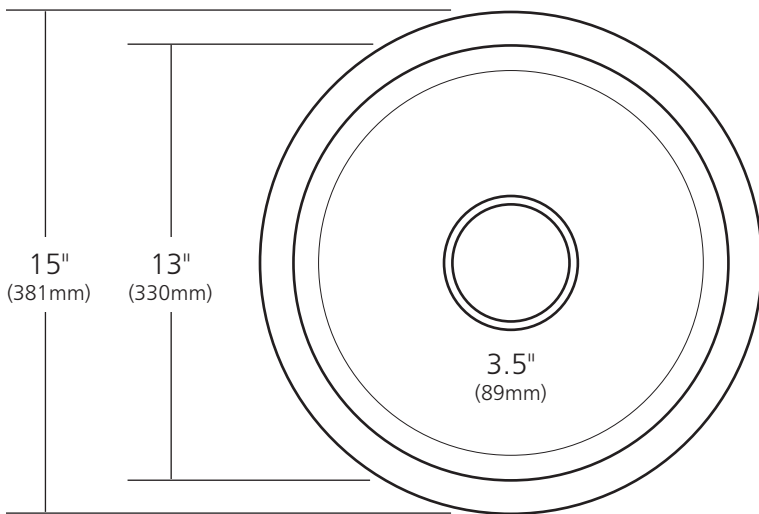

SPECIFICATIONS

REDONDO CHICO

CPS260- Antique
CPS560- Brushed Nickel

PRODUCT DETAILS

- 15" x 7.5" OD (381mm x 191mm)
- 13" x 7" ID (330mm x 178mm)
- Hand hammered 16 gauge recycled copper
- 3.5" (89mm) drain opening
- Dimensions are not exact and may vary $\pm 1/2"$ (13mm)

*This product may be customized.
See nativetrails.net/customization for details.*

INSTALLATION

- Universal Mount

COORDINATING PRODUCTS

- Drains: DR320 or DR340
- Bottom Grid: GR951
- MetalProtect™

STANDARDS COMPLIANCE

- UPC/cUPC compliant

IMPORTANT

Due to the handcrafted nature of this product, it will vary in finish, texture, hammering, and other details. Dimensions may vary up to 1/2" (13mm). We strongly recommend waiting for the actual product before making any installation cuts.