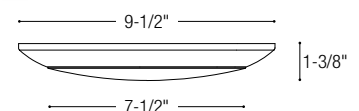

PRODUCT IMAGES AND DIMENSIONS

NLOPAC-R4509
4" AC Opal

NLOPAC-R6509
6" AC Opal

NLOPAC-R4T24
4" AC T24 Opal

NLOPAC-R6T24
6" AC T24 Opal

NLOPAC-R8T24
8" AC T24 Opal

AC Opal Series

Size / Lumens / Wattage	Color Temperature	Finish
NLOPAC-R4509 = 4" / 650lm / 10.5W	27A = 2700K	BZ = Bronze
NLOPAC-R6509 = 6" / 1050lm / 15W	30A = 3000K	NM = Natural Metal
	40A = 4000K	W = White
	50A = 5000K ¹	
NLOPAC-R4T24 = 4" / 850lm / 13W	27 = 2700K	BZ = Bronze
NLOPAC-R6T24 = 6" / 1050lm / 16W	30 = 3000K	NM = Natural Metal
NLOPAC-R8T24 = 8" / 2000lm / 32W	40 = 4000K	W = White
	50 = 5000K ²	