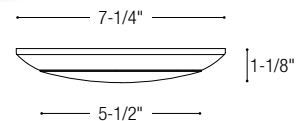

PRODUCT IMAGES AND DIMENSIONS

NLOPAC-R4509
4" AC Opal

NLOPAC-R6509
6" AC Opal

NLOPAC-R4T24
4" AC T24 Opal

NLOPAC-R6T24
6" AC T24 Opal

NLOPAC-R8T24
8" AC T24 Opal

AC Opal Series

Size / Lumens / Wattage	Color Temperature	Finish
NLOPAC-R4509 = 4" / 650lm / 10.5W	27A = 2700K	BZ = Bronze
NLOPAC-R6509 = 6" / 1050lm / 15W	30A = 3000K	NM = Natural Metal
	40A = 4000K	W = White
	50A = 5000K ¹	
NLOPAC-R4T24 = 4" / 850lm / 13W	27 = 2700K	BZ = Bronze
NLOPAC-R6T24 = 6" / 1050lm / 16W	30 = 3000K	NM = Natural Metal
NLOPAC-R8T24 = 8" / 2000lm / 32W	40 = 4000K	W = White
	50 = 5000K ²	