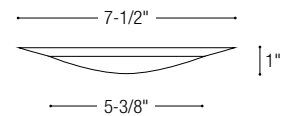

PRODUCT IMAGES AND DIMENSIONS

NLOPAC-R4509
4" AC Opal

NLOPAC-R6509
6" AC Opal

NLOPAC-R4T24
4" AC T24 Opal

NLOPAC-R6T24
6" AC T24 Opal

NLOPAC-R8T24
8" AC T24 Opal

AC Opal Series

Size / Lumens / Wattage	Color Temperature	Finish
NLOPAC-R4509 = 4" / 650lm / 10.5W	27A = 2700K	BZ = Bronze
NLOPAC-R6509 = 6" / 1050lm / 15W	30A = 3000K	NM = Natural Metal
	40A = 4000K	W = White
	50A = 5000K ¹	
NLOPAC-R4T24 = 4" / 850lm / 13W	27 = 2700K	BZ = Bronze
NLOPAC-R6T24 = 6" / 1050lm / 16W	30 = 3000K	NM = Natural Metal
NLOPAC-R8T24 = 8" / 2000lm / 32W	40 = 4000K	W = White
	50 = 5000K ²	