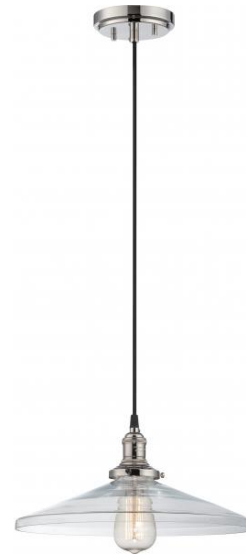

# NUVO 60/5408

Vintage - 1 Light Pendant with Clear Glass -  
Vintage Lamp Included

<b>Collection</b>	Vintage
<b>Fixture Type</b>	Pendant
<b>Category</b>	Pendants
<b>Finish</b>	Polished Nickel
<b>Style</b>	Transitional
<b>Number Of Lights</b>	1
<b>Warranty</b>	1 Year Limited

### Features

- One - Light Vintage Pendant
- Width: 14" Height: 6 3/8"
- Brushed Nickel / Frosted White
- UL Dry

## Product Specifications

Style	Extends	Width	Height	Package Weight	Glass Finish
Transitional	n/a	14.00	6.38	4.69	Glass

Bulb Shape	Bulb Type	Bulb Base	Bulb Included	UPC	Replaceable Light Source
A19	Incandescent	Medium	0	*045923654084	Yes