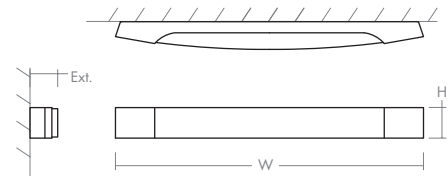

**APOLLO Vanity**  
**3-524-xx**

oxygen

FIXTURE TYPE \_\_\_\_\_ LOCATION \_\_\_\_\_  
PROJECT \_\_\_\_\_ DATE \_\_\_\_\_

-22 Oiled Bronze

Alternative position

-14 Polished Chrome

-24 Satin Nickel

- LIGHT SOURCE** 2 x 10.1W LED, 3000K, CRI 90
- LUMINAIRE POWER** 24.1W at 120V
- RATED LIFE** 60000 hr RL
- OPTIONAL COLOR TEMPERATURES** 2700K, 3500K, 4000K
- LUMEN OUTPUT** Delivered: 1727 lm (LM-79)
- INPUT VOLTAGE** 120V to 277V AC, 50/60Hz
- DRIVER OUTPUT** 700mA, 29.4W max power
- DIMMING** TRIAC and ELV dimming at 120V AC;  
0-10V dimming, 100% to 1% current output
- CONSTRUCTION** Plated Steel and Acrylic
- DIFFUSER** - Matte White Acrylic
- FINISHES** Polished Chrome (-14), Oiled Bronze (-22),  
Satin Nickel (-24)
- MOUNTING** 4" Square J-Box\* with a single device mud ring  
\*Deep J-Box (Required to house driver)
- STANDARDS** UL Dry/Damp listed, ADA Compliant, Conforms to  
UL STD 1598, Certified CAN/CSA STD C22.2 No 250.0.

**DIMENSIONS**

- W:** 27.75"
- H:** 2.75"
- Ext:** 2.50"
- M.C:** 1.38" From top of fixture

Order example for standard fixture:  
**3-524-24** (x- Voltage - xxx-Sequence # - xx-Finish)  
3: 120V to 277V  
Order example for optional color temperatures: **3-524-2724**  
27: 2700K, 35: 3500K, 40: 4000K