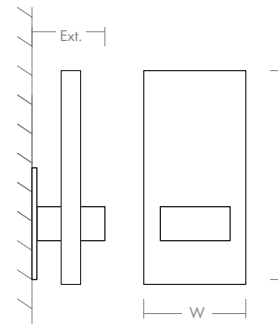

VELA Wall Sconce
3-527-xx

oxygen

FIXTURE TYPE _____

LOCATION _____

PROJECT _____

DATE _____

-20 Polished Nickel

-22 Oiled Bronze

-24 Satin Nickel

Alternative Position

LIGHT SOURCE	2 x 10.1W LED, 3000K, CRI 90
LUMINAIRE POWER	24.0W at 120V
RATED LIFE	60000 hr RL
OPTIONAL COLOR TEMPERATURES	2700K, 3500K, 4000K
LUMEN OUTPUT	Delivered: 408 lm (LM-79)
INPUT VOLTAGE	120V to 277V AC, 50/60Hz
DRIVER OUTPUT	700mA, 29.4W max power
DIMMING	TRIAC and ELV dimming at 120V AC; 0-10V dimming, 100% to 1% current output
CONSTRUCTION	Plated Steel and Acrylic
DIFFUSER	- Matte White Acrylic
FINISHES	Polished Nickel (-20), Oiled Bronze (-22), Satin Nickel (-24)
MOUNTING	4" Octagonal J-Box*, 4" Square J-Box* *Deep J-Box (Required to house driver)
STANDARDS	UL Dry/Damp listed, ADA Compliant, Conforms to UL STD 1598, Certified CAN/CSA STD C22.2 No 250.0.

DIMENSIONS

W:	6.875"
H:	12.00"
Ext:	4.00"
M.C:	8.25" From top of fixture

Order example for standard fixture:
3-527-24 (x- Voltage - xxx-Sequence # - xx-Finish)
 3: 120V to 277V
 Order example for optional color temperatures: **3-527-2724**
 27: 2700K, 35: 3500K, 40: 4000K