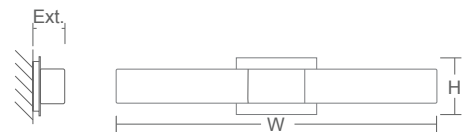

VEGA Vanity
3-569-xx

oxygen

FIXTURE TYPE _____

LOCATION _____

PROJECT _____

DATE _____

-24 Satin Nickel

-20 Polished Nickel

LIGHT SOURCE	2 x 12.2W LED, 3000K, CRI 90
LUMINAIRE POWER	30.5W at 120V
RATED LIFE	60000 hr RL
OPTIONAL COLOR TEMPERATURES	2700K, 3500K, 4000K
LUMEN OUTPUT	Delivered: 2148 lm (LM-79)
INPUT VOLTAGE	120V to 277V AC, 50/60Hz
DRIVER OUTPUT	700mA, 29.4W max
DIMMING	TRIAC and ELV dimming at 120V AC; 0-10V dimming, 100% to 10% current output
CONSTRUCTION	Plated Steel and Acrylic
DIFFUSER	Matte White Acrylic
FINISHES	Polished Nickel (-20), Satin Nickel (-24)
MOUNTING	4" Octagonal J-Box 4"x4" Square J-Box with single device mud ring
STANDARDS	UL Dry/Damp listed, ADA Compliant, Conforms to UL STD 1598, Certified CAN/CSA, STD C22.2 No 250.0.

DIMENSIONS

W: 27.00"

H: 4.75"

Ext: 2.625"

M.C: 2.375" From Top of Fixture

Order example for standard fixture:

3-569-xx (x-Voltage - xxx-Sequence # - xx-Finish)

Order example for optional color temperatures: **3-569-2724**