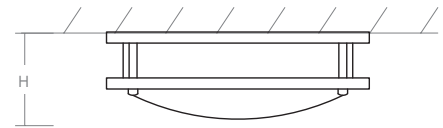

-14 Polished Chrome

-24 Satin Nickel

-40 Aged Brass

LIGHT SOURCE	1 x 10.1W LED, 3000K, CRI 90
LUMINAIRE POWER	12.3W at 120V
RATED LIFE	60000 hr RL
OPTIONAL COLOR TEMPERATURES	2700K, 3500K, 4000K
LUMEN OUTPUT	Delivered: 1010 lm (LM-79)
INPUT VOLTAGE	120V to 277V AC, 50/60Hz
DRIVER OUTPUT	350mA, 14.7W max power
DIMMING	TRIAC and ELV dimming at 120V AC; 0-10V dimming, 100% to 1% current output
CONSTRUCTION	Plated Steel and Acrylic
DIFFUSER	- Matte White Acrylic
FINISHES	Polished Chrome (-14), Oiled Bronze (-22), Satin Nickel (-24), Aged Brass (-40)
MOUNTING	4" Octagonal J-Box
STANDARDS	UL Dry/Damp listed, Conforms to UL STD 1598, Certified CAN/CSA STD C22.2 No 250.0.

DIMENSIONS

Dia: 17.75"

H: 4.25"

Order example for standard fixture:

3-619-22 (x- Voltage - xxx-Sequence # - xx-Finish)

3: 120V to 277V

Order example for optional color temperatures: **3-619-2722**

27: 2700K, **35:** 3500K, **40:** 4000K