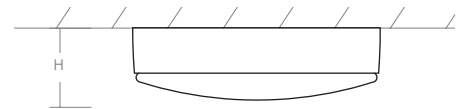

JOURNEY Wall Sconce / Ceiling Mount
3-623-xx

oxygen

FIXTURE TYPE _____

LOCATION _____

PROJECT _____

DATE _____

-14 Polished Chrome

-24 Satin Nickel

LIGHT SOURCE	1 x 10.1W LED, 3000K, CRI 90
LUMINAIRE POWER	12.3W at 120V
RATED LIFE	60000 hr RL
OPTIONAL COLOR TEMPERATURES	2700K, 3500K, 4000K
LUMEN OUTPUT	Delivered: 728 lm (LM-79)
INPUT VOLTAGE	120V to 277V AC, 50/60Hz
DRIVER OUTPUT	350mA, 14.7W max power
DIMMING	TRIAC and ELV dimming at 120V AC; 0-10V dimming, 100% to 1% current output
CONSTRUCTION	Plated Steel and Glass
DIFFUSER	- White Opal Glass
FINISHES	Polished Chrome (-14), Satin Nickel (-24)
MOUNTING	4" Octagonal J-Box
STANDARDS	UL Dry/Damp listed, Conforms to UL STD 1598, Certified CAN/CSA STD C22.2 No 250.0.

DIMENSIONS
Dia: 14.00"
H: 4.50"

Order example for standard fixture:
3-623-24 (x- Voltage - xxx-Sequence # - xx-Finish)
3: 120V to 277V
 Order example for optional color temperatures: **3-623-2724**
27: 2700K, **35:** 3500K, **40:** 4000K