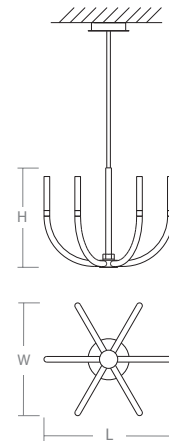

PRESTO Pendant
3-657-xx

oxygen

FIXTURE TYPE _____ LOCATION _____
PROJECT _____ DATE _____

-15 Black

-24 Satin Nickel

-40 Aged Brass

- LIGHT SOURCE** (6x) 4.8W LED Arrays, 3000K, CRI 90
- LUMINAIRE POWER** 32W at 120V
- RATED LIFE** 26000 hr RL
- OPTIONAL COLOR TEMPERATURES** 3000K Only
- LUMEN OUTPUT** Delivered: TBD lm (LM-79)
- INPUT VOLTAGE** 120V AC, 50/60Hz
- DRIVER OUTPUT** 900mA, 32.4W max power
- DIMMING** TRIAC and ELV Dimming
- CONSTRUCTION** Cold Rolled Steel Housing and Canopy
- DIFFUSER** - Clear Bubble Glass
- FINISHES** Black (-15), Satin Nickel (-24), Aged Brass (-40)
- MOUNTING** 4" Octagonal J-Box
- STANDARDS** cETL Damp listed, Conforms to UL STD 1598, Certified CAN/CSA STD C22.2 No 250.0.

DIMENSIONS

- Dia. Canopy:** 5.875" / 7.1" Disk
- W. Fixture:** 22.25"
- L. Fixture:** 22.25"
- H. Fixture:** 19.5"
- Supplied with 2-8", 2-12", and 3-16" stems to customize hanging height

Order example for standard fixture:
3-657-15 (x- Voltage - xxx-Sequence # - xx-Finish)
3: 120V Only