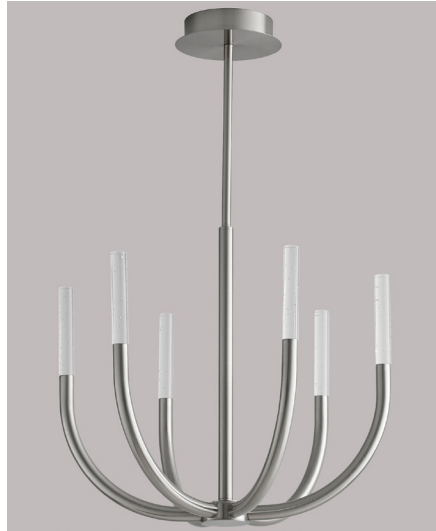

PRESTO Pendant
3-657-xx

oxygen

FIXTURE TYPE _____ LOCATION _____
PROJECT _____ DATE _____

-15 Black

-24 Satin Nickel

-40 Aged Brass

- LIGHT SOURCE** (6x) 4.8W LED Arrays, 3000K, CRI 90
- LUMINAIRE POWER** 32W at 120V
- RATED LIFE** 26000 hr RL
- OPTIONAL COLOR TEMPERATURES** 3000K Only
- LUMEN OUTPUT** Delivered: TBD lm (LM-79)
- INPUT VOLTAGE** 120V AC, 50/60Hz
- DRIVER OUTPUT** 900mA, 32.4W max power
- DIMMING** TRIAC and ELV Dimming
- CONSTRUCTION** Cold Rolled Steel Housing and Canopy
- DIFFUSER** - Clear Bubble Glass
- FINISHES** Black (-15), Satin Nickel (-24), Aged Brass (-40)
- MOUNTING** 4" Octagonal J-Box
- STANDARDS** cETL Damp listed, Conforms to UL STD 1598, Certified CAN/CSA STD C22.2 No 250.0.

DIMENSIONS

- Dia. Canopy:** 5.875" / 7.1" Disk
- W. Fixture:** 22.25"
- L. Fixture:** 22.25"
- H. Fixture:** 19.5"
- Supplied with 2-8", 2-12", and 3-16" stems to customize hanging height

Order example for standard fixture:
3-657-15 (x- Voltage - xxx-Sequence # - xx-Finish)
3: 120V Only