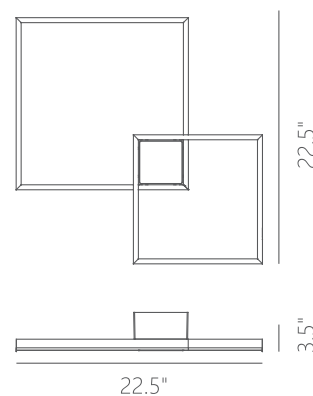

PROJECT			
DATE		TYPE	

PC010103-BC

PC010103-SDG

FRACTAL

Material:
Aluminum

Diffuser:
Acrylic

Finishes:
BC - Brushed Champagne
SDG - Satin Dark Gray

Color Temp.:
3000K