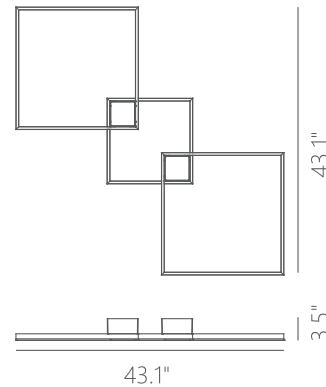

PROJECT			
DATE		TYPE	

PC010107-BC

PC010107-SDG

FRACTAL

Material:
Aluminum

Diffuser:
Acrylic

Finishes:
BC - Brushed Champagne
SDG - Satin Dark Gray

Color Temp.:
3000K