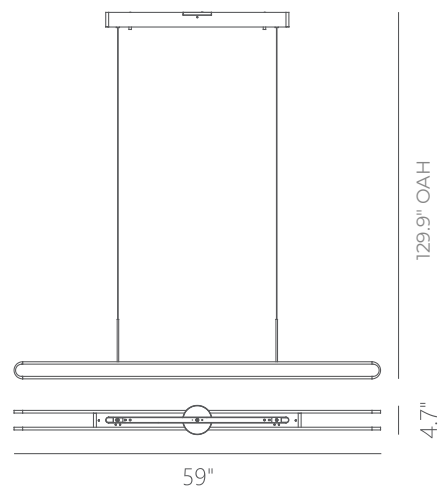

GIANNI

Materials:

Steel, Aluminum

Illuminating Shade:

Acrylic

Finish:

BC - Brushed Champagne

Color Temp.:

3000K

CRI (Ra):

≥90

LED Rated Life:

≈50,000 Hours

Dimming:

100% - 10%

PP020115

Wattage:

61W

Voltage:

100~130V

Total Lumens:

5040

Delivered Lumens:

2308

Dimmable with ELV or TRIAC Dimmer (Not Included)

PageOne Furnishing & Lighting Co., Ltd.

Add.: 35 Fulton Way, Unit 1, Richmond Hill, ON L4B 2N4, CANADA

Tel.: +1 (905) 707-0004 Toll Free: +1-844-623-7278 Fax: +1 (905) 707-8444

E-mail: sales@pageonlighting.com

Website: www.pageonlighting.com

Pageonlighting

Pageone Furnishing & Lighting