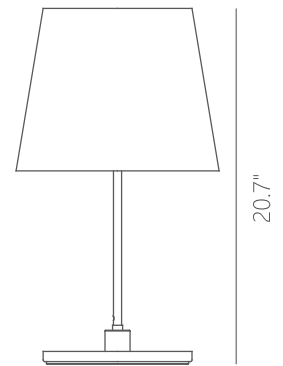

PROJECT			
DATE		TYPE	

11.8"

PT140931-DT/GG

MIKA

Materials:
Aluminum, Fabric

Color Temp.:
3000K

Lamp Shade:
GG - Grayish Green

CRI (Ra):
≥90

Finish:
DT - Deep Taupe

LED Rated Life:
≈50,000 Hours

PT140931

Wattage: 8W
Voltage: 100~240V
Total Lumens: 720
Delivered Lumens: 217