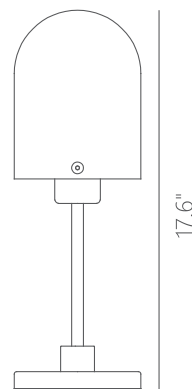

## CENTURY

**Materials:**

Steel, Aluminum,  
Acrylic

**Lamp Shade:**

SBN - Smoke Brown  
SM - Smoke Gray

**Finish:**

SDG - Satin Dark Gray

**Finish Details:**