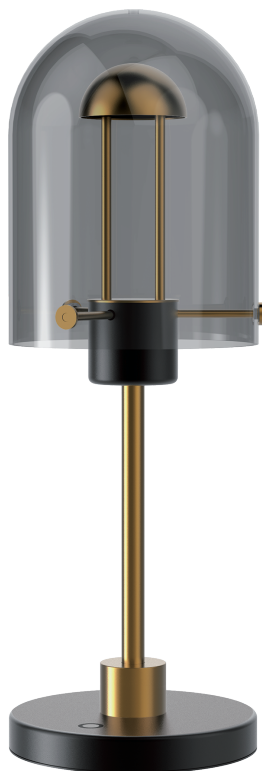

<b>PROJECT</b>			
<b>DATE</b>		<b>TYPE</b>	

PT140964-SDG/SBN

PT140964-SDG/SM

## CENTURY

**Materials:**

Steel, Aluminum,  
Acrylic

**Lamp Shade:**

SBN - Smoke Brown  
SM - Smoke Gray

**Finish:**

SDG - Satin Dark Gray

**Finish Details:**

Antique Brass

**Color Temp.:**

3000K

**CRI (Ra):**

≥90

**LED Rated Life:**

≈50,000 Hours

**PT140964**

**Wattage:**

7W

**Voltage:**

100~240V

**Total Lumens:**

720

**Delivered Lumens:**

278