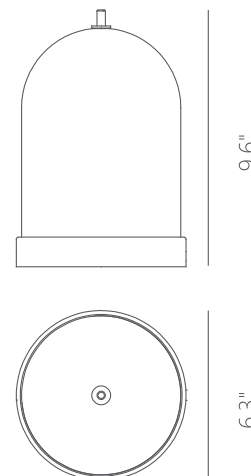

## CENTURY

**Materials:**

Steel, Aluminum,  
Acrylic

**Lamp Shade:**

SBN - Smoke Brown  
SM - Smoke Gray

**Finish:**

SDG - Satin Dark Gray

**Finish Details:**

**Wattage:**

7W

**Voltage:**

100~240V

**Total Lumens:**

540

**Delivered Lumens:**

208