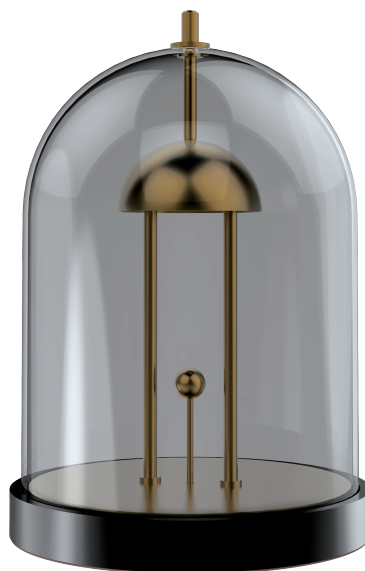

<b>PROJECT</b>			
<b>DATE</b>		<b>TYPE</b>	

PT140966-SDG/SBN

PT140966-SDG/SM

## CENTURY

**Materials:**

Steel, Aluminum,  
Acrylic

**Lamp Shade:**

SBN - Smoke Brown  
SM - Smoke Gray

**Finish:**

SDG - Satin Dark Gray

**Finish Details:**

Antique Brass

**Color Temp.:**

3000K

**CRI (Ra):**

≥90

**LED Rated Life:**

≈50,000 Hours

**PT140966**

**Wattage:**

7W

**Voltage:**

100~240V

**Total Lumens:**

540

**Delivered Lumens:**

208