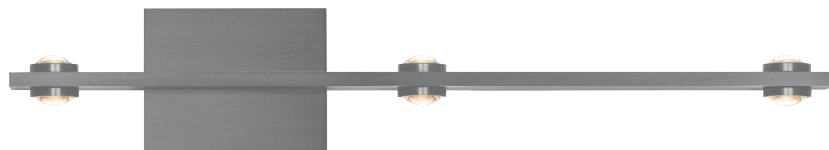

PW131320-AL