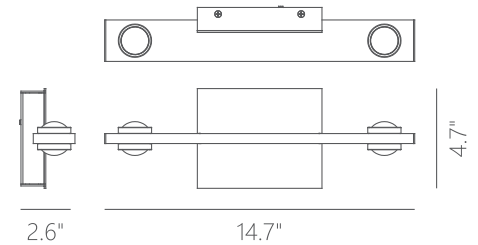

AURORA

Material:
Aluminum

Optical Lens:
Acrylic

Finishes:
AL - Brushed Aluminum
BG - Brushed Gold
MH - Matte White
SBB - Satin Brushed Black

Color Temp.:
3000K

CRI (Ra):
≥90

LED Rated Life:
≈50,000 Hours

Dimming:
100% - 10%

Wattage:

Voltage:

Total Lumens:

Delivered Lumens:

PW131321

11W

100~130V

840

609

Can be mounted in any direction

Dimmable with ELV or TRIAC Dimmer (Not Included)

PageOne Furnishing & Lighting Co., Ltd.

Add.: 35 Fulton Way, Unit 1, Richmond Hill, ON L4B 2N4, CANADA

Tel.: +1 (905) 707-0004 Toll Free: +1-844-623-7278 Fax: +1 (905) 707-8444

E-mail: sales@pageonelightning.com

Website: www.pageonelightning.com