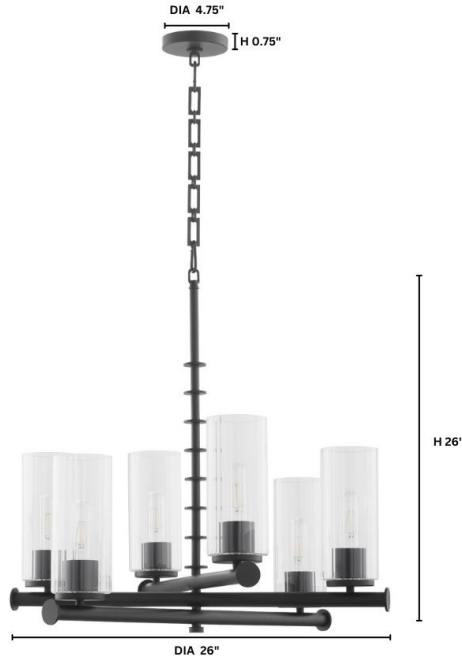

JUNIPER

641-6-59

JUNIPER 6 Light Chandelier - Matte Black

Project: _____
 Location: _____
 Fixture Type: _____
 Catalog #: _____

ADDITIONAL FEATURES: Rectangle Hinge Chain

PRODUCT DETAILS:

Tamara's first home to air on Bargain Mansions was Juniper. She and her father worked on this home together, and at the end of the build, her father purchased the home. This home's French chateau design and masculine feel inspired the Juniper collection of linear pendants, wall mounts, vanity lights, and chandeliers. Cylindrical discs divide the stem into equal segments that lead to overlapping arms. Each arm supports two candelabra bases housed by slender, clear glass shades. The layered design of the Juniper chandelier offers a unique experience from every angle. Choose from aged brass or matte black in 6 or 8 light arrangements for a perfect fit into your living room, dining room, or bedroom.

DETAILS	
FINISH:	Matte Black
MATERIAL:	Steel
DIFFUSER MATERIAL:	Clear Fluted Glass Shade
LOCATION:	Damp Listed

DIMENSIONS	
HEIGHT:	26.00"
DIAMETER:	26.00"
SHADE:	
HEIGHT:	8.75"
DIAMETER:	4.00"

LIGHT SOURCE	
NUMBER OF SOCKETS:	6 Light
SOCKET BASE:	Medium Base Lamp
WATTAGE:	60 Watt

MOUNTING	
CANOPY:	H 1.00" x Dia 4.75"
CHAIN LENGTH:	8'
CHAIN FINISH:	Matte Black
CORD LENGTH:	10'
CORD COLOR:	Black

SHIPPING	
HEIGHT:	11.50"
LENGTH:	28.75"
WIDTH:	25.75"
WEIGHT:	

TAMARA DAY 
 for quorum