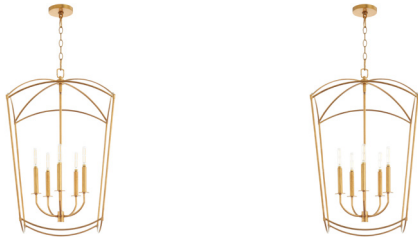

MANTLE

6812-5-74

MANTLE 5 Light ENTRY - Gold Leaf

Project: _____
 Location: _____
 Fixture Type: _____
 Catalog #: _____

DETAILS	
FINISH:	Gold Leaf
MATERIAL:	Steel
LOCATION:	Damp Listed

DIMENSIONS	
LENGTH:	19.00"
WIDTH:	19.00"
HEIGHT:	31.50"

LIGHT SOURCE	
NUMBER OF SOCKETS:	5 Light
SOCKET BASE:	Candelabra Base Lamp
WATTAGE:	60 Watt

MOUNTING	
CANOPY:	H 0.75" x Dia 4.75"
CHAIN LENGTH:	8'
CHAIN FINISH:	Gold Leaf
CORD LENGTH:	10'
CORD COLOR:	Clear

SHIPPING	
	Parcel
HEIGHT:	32.25"
LENGTH:	22.50"
WIDTH:	22.50"
WEIGHT:	16lbs

PRODUCT DETAILS:

The Mantle 5 Light Entry adds a touch of modernity to any design. The cage housing the candelabra sockets of the Mantle series is a slightly bloated pentagonal prism, which gives it the classic shape of a house. Inside the cage, five lights fitted with simple bobeches sit on curved rods that connect to a straight downstem. The light emitted is soft and warm, creating a cozy and inviting atmosphere. Whether used as the main light source in your living room or dining room or as an accent piece in a bedroom, entryway or hallway, Mantle series is sure to make a statement in gold leaf or matte black. Its distinctive design and high-quality construction ensure that it will be a fixture in your home for years to come, providing both timeless style and functionality.