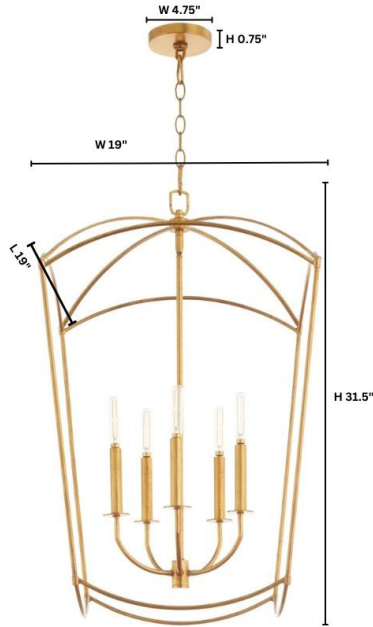

MANTLE

6812-5-74

MANTLE 5 Light ENTRY - Gold Leaf

Project: _____
 Location: _____
 Fixture Type: _____
 Catalog #: _____

DETAILS	
FINISH:	Gold Leaf
MATERIAL:	Steel
LOCATION:	Damp Listed

DIMENSIONS	
LENGTH:	19.00"
WIDTH:	19.00"
HEIGHT:	31.50"

LIGHT SOURCE	
NUMBER OF SOCKETS:	5 Light
SOCKET BASE:	Candelabra Base Lamp
WATTAGE:	60 Watt

MOUNTING	
CANOPY:	H 0.75" x Dia 4.75"
CHAIN LENGTH:	8'
CHAIN FINISH:	Gold Leaf
CORD LENGTH:	10'
CORD COLOR:	Clear

SHIPPING	
	Parcel
HEIGHT:	32.25"
LENGTH:	22.50"
WIDTH:	22.50"
WEIGHT:	16lbs

PRODUCT DETAILS:

The Mantle 5 Light Entry adds a touch of modernity to any design. The cage housing the candelabra sockets of the Mantle series is a slightly bloated pentagonal prism, which gives it the classic shape of a house. Inside the cage, five lights fitted with simple bobeches sit on curved rods that connect to a straight downstem. The light emitted is soft and warm, creating a cozy and inviting atmosphere. Whether used as the main light source in your living room or dining room or as an accent piece in a bedroom, entryway or hallway, Mantle series is sure to make a statement in gold leaf or matte black. Its distinctive design and high-quality construction ensure that it will be a fixture in your home for years to come, providing both timeless style and functionality.