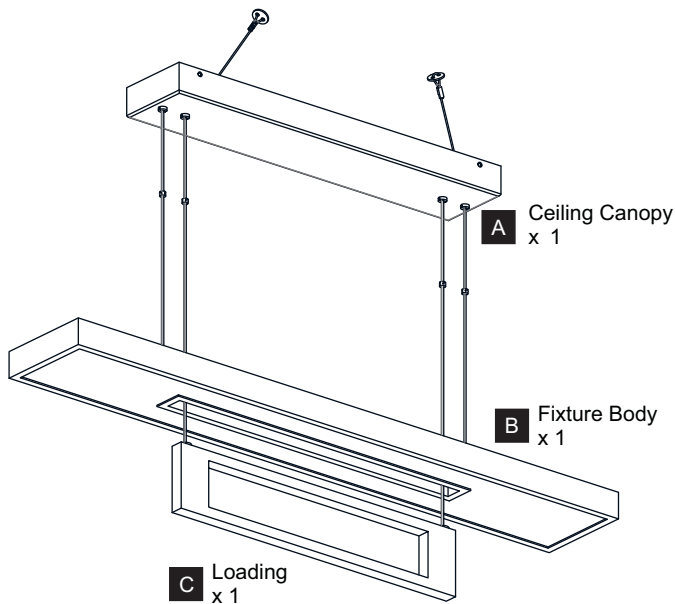

PACKAGE CONTENTS