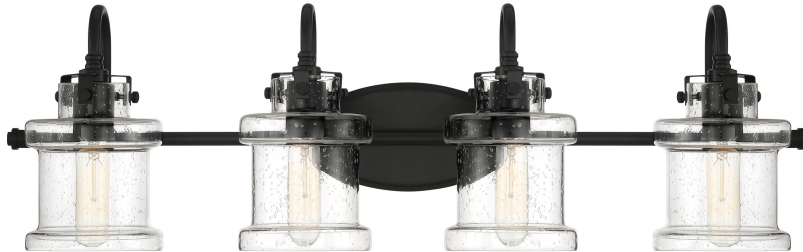

DNY8604EK

Danbury Bath Light
Earth Black

QUOIZEL
LIGHTING

DETAILS

Material: Steel

Glass/Shade Description: Clear Seeded Glass

LAMPING

Light Source: Incandescent

Bulb Included: No

Bulb Type: Medium Base

Bulb Quantity: 4

Watts per Bulb: 100

ELECTRICAL

Dimmable: Yes

Voltage: 120v

Wire Length: 0.5'

INSTALLATION

Location Rating: Damp

Install Position: Up/Down

Sloped Ceiling Compatible: No

DIMENSIONS

Dimensions: 32.00" W x 9.75" H x 7.25" D

Backplate Dimensions: 4.50"H x 8.00"W

HCWO: 5.25"

Weight: 7.10 lbs

Dimensional Weight: 23.00 lbs

We reserve the right to revise the design of components of any product due to parts availability or change in our Listed Mark standards without assuming any obligation or liability to modify any products previously manufactured and without notice. This literature depicts a product DESIGN that is the SOLE and EXCLUSIVE PROPERTY of Quoizel Inc. Compliance with U.S. COPYRIGHT and PATENT requirements, notification is hereby presented in this form that this literature, or this product depicts, is NOT to be copied, altered or used in any manner without the express written consent of, or contrary to the best interests of Quoizel Inc. 03/31/2013