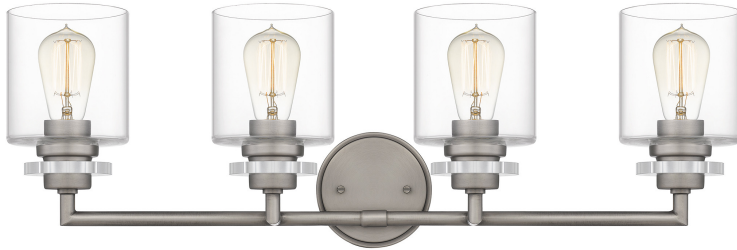

JSP8630AN
Jaspar Bath Light
Antique Nickel

QUOIZEL
LIGHTING

DETAILS

Material: Steel

Glass/Shade Description: Clear Glass

LAMPING

Light Source: Incandescent

Bulb Included: No

Bulb Type: Medium Base

Bulb Quantity: 1

Watts per Bulb: 100

ELECTRICAL

Dimmable: No

Voltage: 120v

Wire Length: 0.5'

INSTALLATION

ADA: No

Location Rating: Damp

Install Position: Up/Down

Sloped Ceiling Compatible: No

DIMENSIONS

Dimensions: 30.5 W x 9.25 H x 6.5 D

Backplate Dimensions: 5" H x 5" W

HCWO: 6.75"