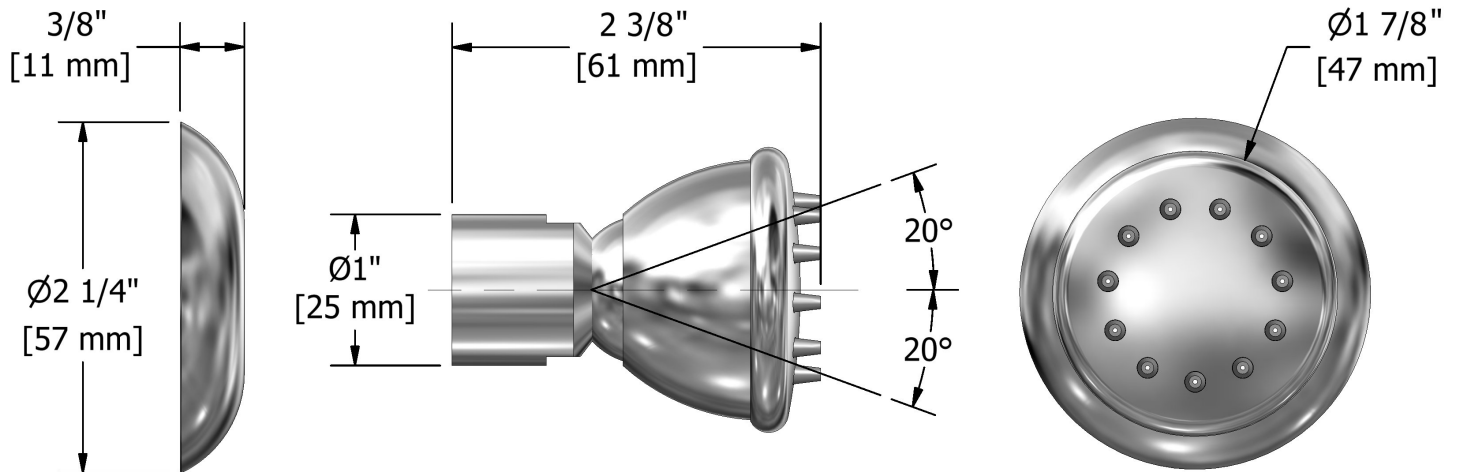

Body jet
327

Specifications

Descriptions

- Directional
- 1/2" inlet female NPT
- Scale-free

Available colors

- C : Chrome
- BN : Brushed Nickel (PVD)
- PN : Polished Nickel (PVD)

Available flow

- 2 à/to 6 L/min, 0.5 à/to 1.6 gpm (US) 60psi

Certifications

- CSA B125.1
- ASME A112.18.1
- CMR248 Approval

cUPC®

Sizes, models and finishes may differ from thoses presented.

Warranty

This **Riobel Inc.** product you have purchased carries a Limited Lifetime Warranty on the chrome, PVD finish, blacks and all working parts and is guaranteed from the initial purchase date against all manufacturing defects. All other finishes, including plastic components, are guaranteed for one year. All electric and/or electronic parts are covered by a 5-year limited warranty.