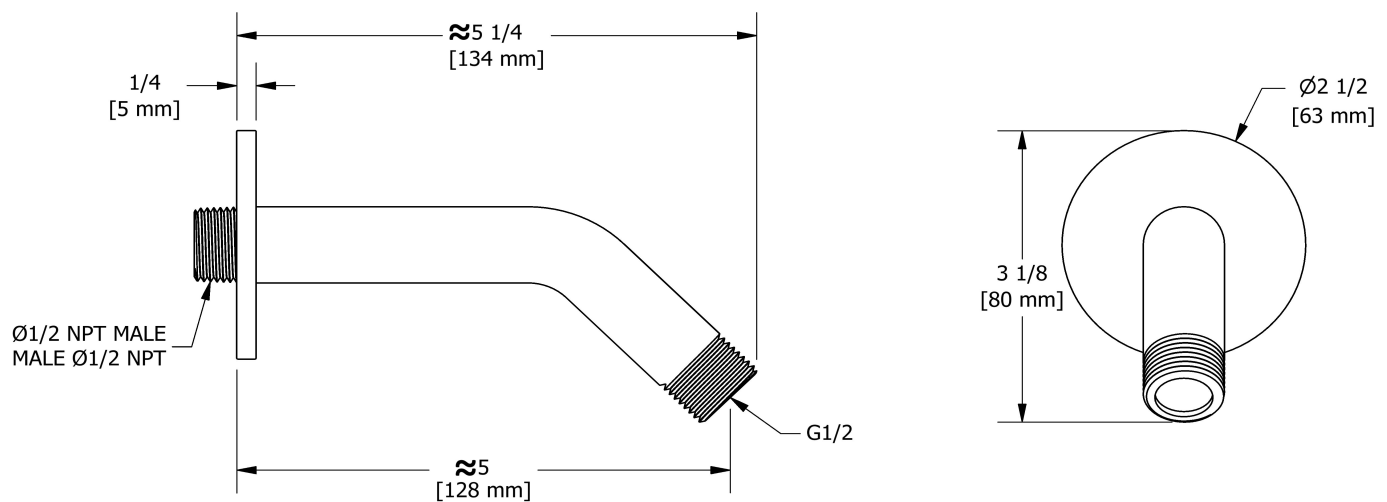

Sizes, models and finishes may differ from those presented.

Warranty

This **Riobel Inc.** product you have purchased carries a Limited Lifetime Warranty on the chrome, PVD finish, blacks and all working parts and is guaranteed from the initial purchase date against all manufacturing defects. All other finishes, including plastic components, are guaranteed for one year. All electric and/or electronic parts are covered by a 5-year limited warranty.

Customer Service

Ontario, West Canada : 888-287-5354 Quebec, Maritimes, United States : 866-473-8442

2020.06.11