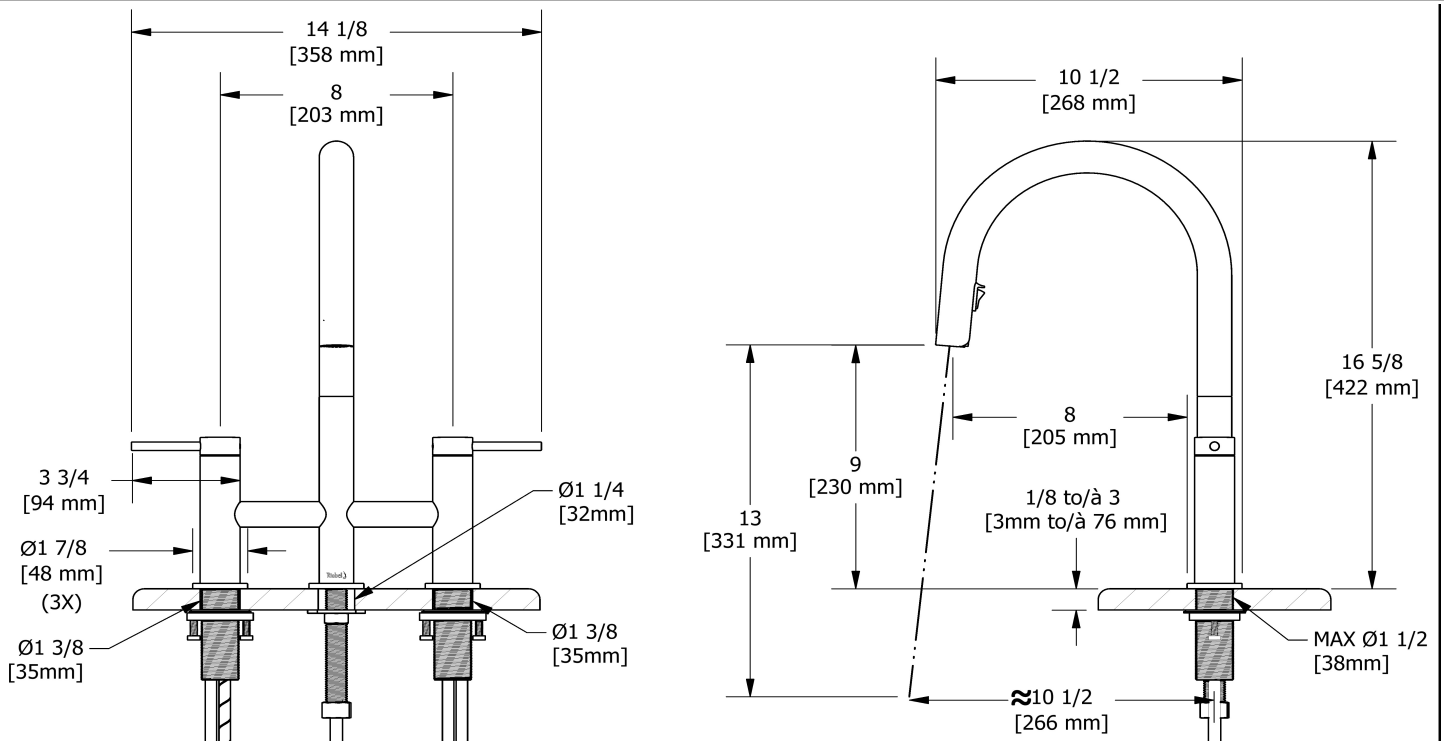

Sizes, models and finishes may differ from thoses presented.

Warranty

This **Riobel Inc.** product you have purchased carries a Limited Lifetime Warranty on the chrome, PVD finish, blacks and all working parts and is guaranteed from the initial purchase date against all manufacturing defects. All other finishes, including plastic components, are guaranteed for one year. All electric and/or electronic parts are covered by a 5-year limited warranty.

Customer Service

Ontario, West Canada : 888-287-5354 Quebec, Maritimes, United States : 866-473-8442

2020.06.11