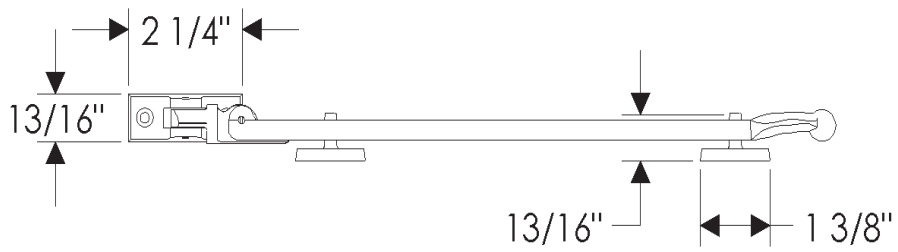

# ROCKY MOUNTAIN®

H A R D W A R E

CA14  
Casement Adjustor