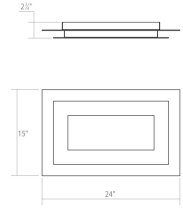

### Dimensions

Height:	2.75"
Width:	24"
Length:	15"
Shape:	Rectangle
Size:	24"
Canopy/Backplate/Base Width:	17
Canopy/Backplate/Base Depth:	10

### Shipping

Carton 1 L x W x H:	28" X 20" X 8"
Carton 1 Gross Weight:	19 LBS
Fixture Weight:	17