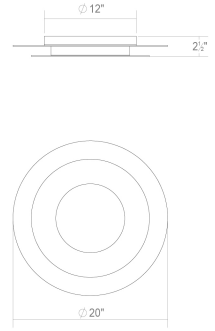

Project:

Offset 20" Round LED Surface Mount (3500K) Spec Sheet

SKU: 2757.98-35 Learn more at:
<https://sonnemanlight.com/offset-led-surface-mount>

Description: Two plates held in tandem, their unified geometry combines ambient illumination with a powerful downlight. Now available in rectangular and racetrack form factors in multiple lengths.

Type #:

Dimensions

| | |
|-----------|-------|
| Height: | 2.5 |
| Width: | 15" |
| Length: | 15" |
| Diameter: | 20 |
| Shape: | Round |
| Size: | 20" |

Electrical Specs

| | |
|------------------------|---------------------|
| Bulb(s) Included?: | Yes |
| Bulb 1 Type: | Integral LED |
| Bulb Quantity: | 1 |
| Input Voltage: | 120-277VAC |
| Wattage: | 49 |
| Initial Lumens: | 5300 |
| Delivered Lumens: | 3800 |
| Color Temperature: | 3500K |
| CRI: | 90 |
| Power Supply Type: | Driver |
| Power Supply Quantity: | 1 |
| Power Supply Location: | Canopy |
| Dimming Type: | TRIAC/ELV/ 0-10V |