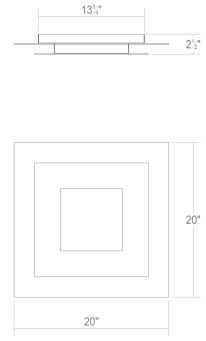

Project:

Offset 20" Square LED Surface Mount Spec Sheet

SKU: 2759.98 Learn more at:
<https://sonnemanlight.com/offset-led-surface-mount>

Description: Two plates held in tandem, their unified geometry combines ambient illumination with a powerful downlight. Now available in rectangular and racetrack form factors in multiple lengths.

Type #:

Dimensions

Height:	2.5
Width:	15"
Length:	20
Shape:	Square
Size:	20"

Electrical Specs

Bulb(s) Included?:	Yes
Bulb 1 Type:	Integral LED
Bulb Quantity:	1
Input Voltage:	120-277VAC
Wattage:	49
Initial Lumens:	5300
Delivered Lumens:	3800
Color Temperature:	3000K
CRI:	90
Power Supply Type:	Driver
Power Supply Quantity:	1
Power Supply Location:	Canopy
Dimming Type:	TRIAC/ELV/ 0-10V