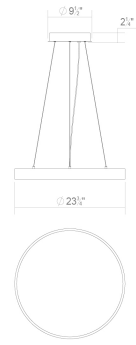

# Pi 24" Round LED Pendant (3500K) Spec Sheet

SKU: 3744.25-35    Learn more at:  
<https://sonnemanlight.com/pi-led-pendant>

Description: With the essence of a circle, Pi projects radiant LED illumination . It is impossible to improve upon the simplicity of solid geometry. Suspended or [Surface Mounted](#) in four sizes, the architectural presence of pi punctuates the less is more idiom of Mies.

## Dimensions

Height: 2.25  
Diameter: 23.75  
Size: 24"