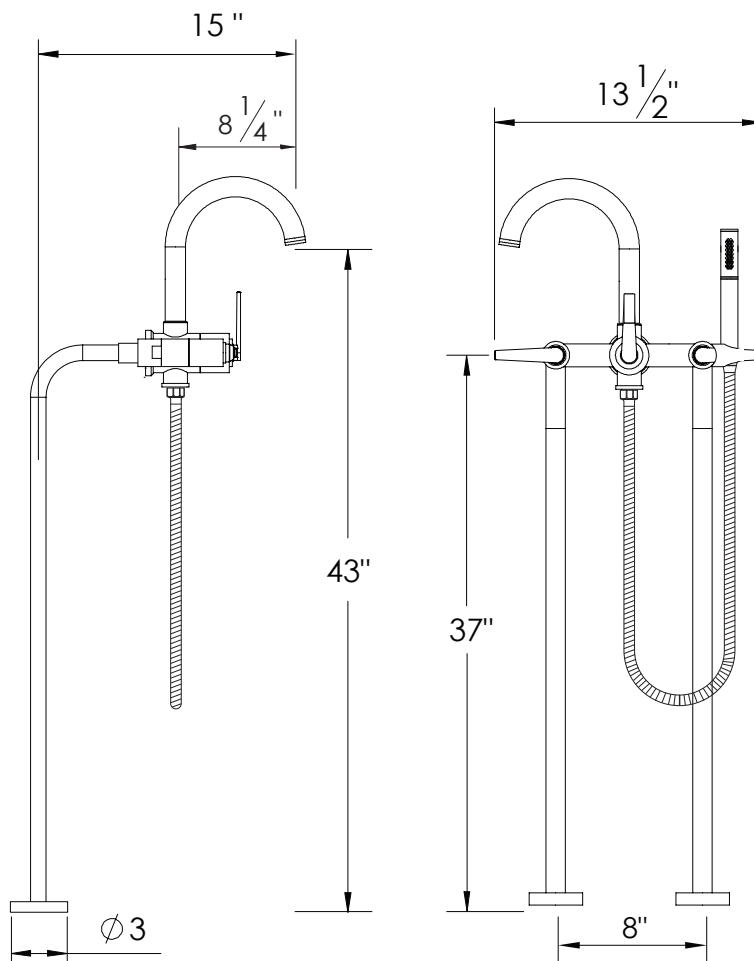

## PRODUCT SPECIFICATION SHEET

#### Floor mount tub filler with hand shower

- "HN" style handles
- 9 GPM
- ROUGH INCLUDED
- Single function hand shower
- Hand shower is 2.0 GPM
- Hand shower hose 57" long

The measurements shown are for reference only. Products and specifications shown are subject to change without notice.