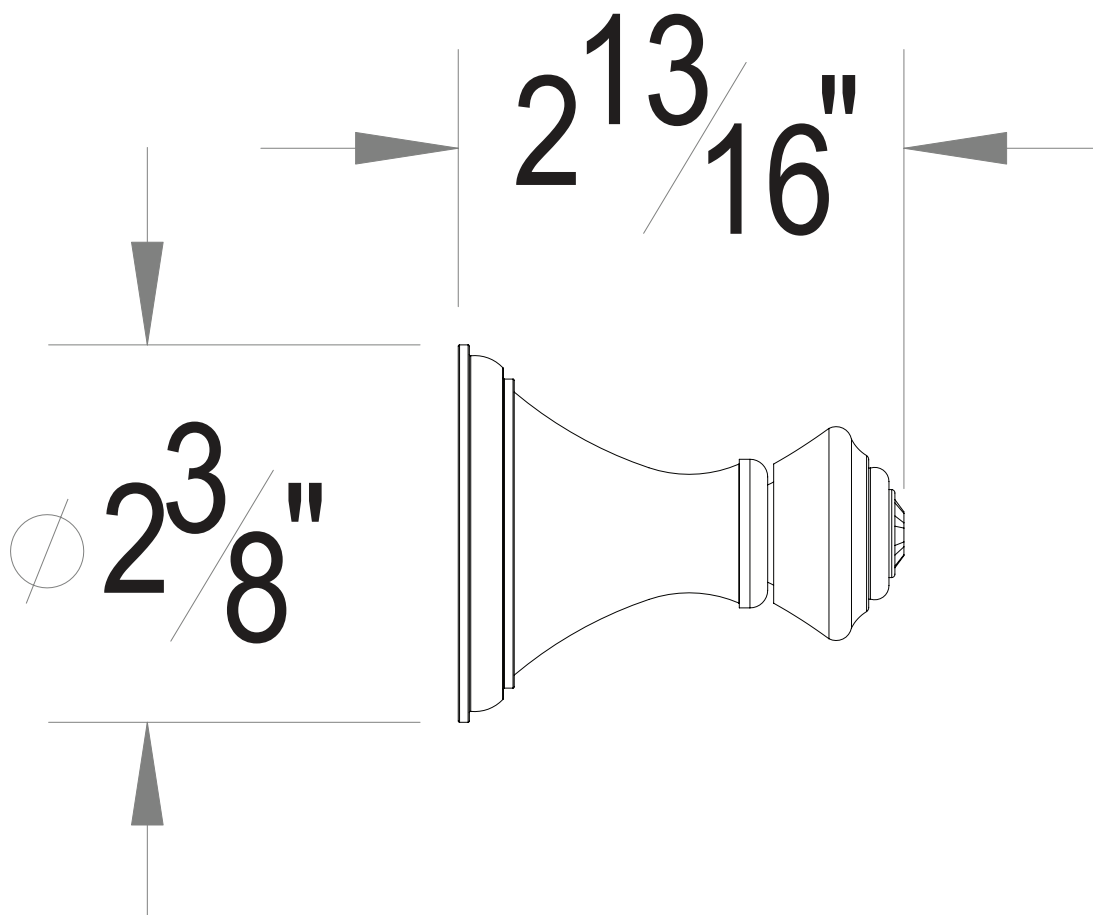

PRODUCT SPECIFICATION SHEET

ITEM # 9566KT Robe hook

- Matches KT handles

The measurements shown are for reference only. Products and specifications shown are subject to change without notice.

www.santecfaucet.com | P: 310.542.0063 F: 310.542.5681