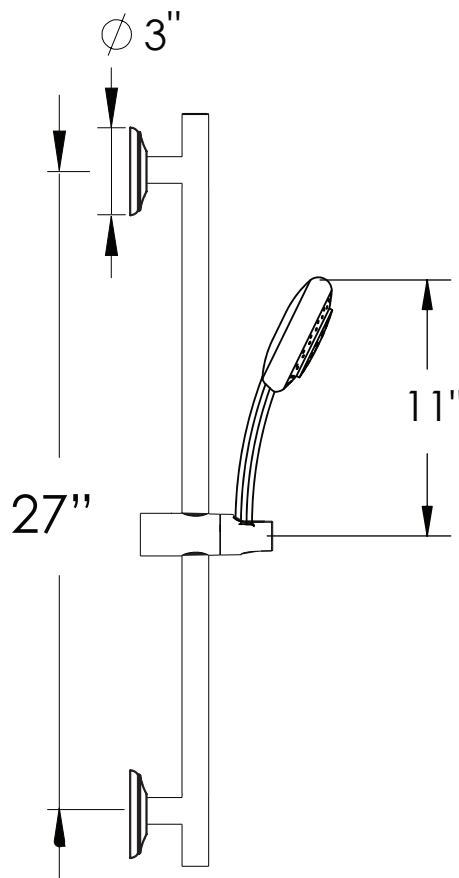

PRODUCT SPECIFICATION SHEET

ITEM # 708441

Multifunction hand shower with slide bar

- Slide bar 27" long
- Hand shower hose 57" long included
- 6 functions sprayer: spray, spray + champagne, champagne, soft + massage, massage, soft.
- 2.5 GPM
- Includes flow restrictor (CA 2.0 GPM CAL GRN compliant)
- Supply elbow not included

The measurements shown are for reference only. Products and specifications shown are subject to change without notice.

www.santecfaucet.com | P: 310.542.0063 F: 310.542.5681