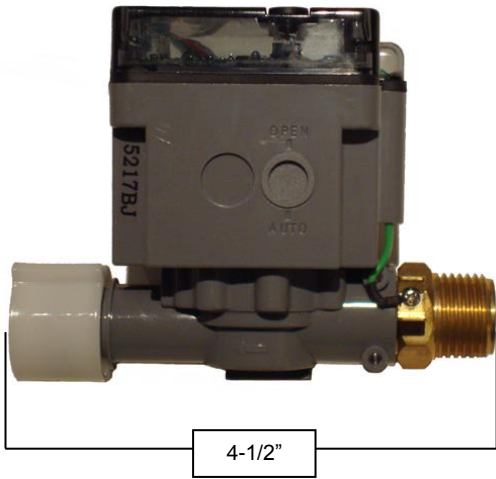

# PRODUCT SPECIFICATIONS

Hands Free Faucet with Tall Elbow Spout  
SANS-WE-DM-LBO-T

Mar 2018

- ADA Compliant
- Custom sizes and finishes available
- Special order flow rates available at 0.5 and 0.35 GPM
- Valve shuts off at a maximum of 16 seconds

## Hands Free Faucet with Tall Elbow Spout SANS-WE-DM-LBO-T

**Sensor Module**  
1/2" to 1/2"

**Mixing valve**  
3/8" compression inlets  
1/2" NPT outlet

**Battery Pack**