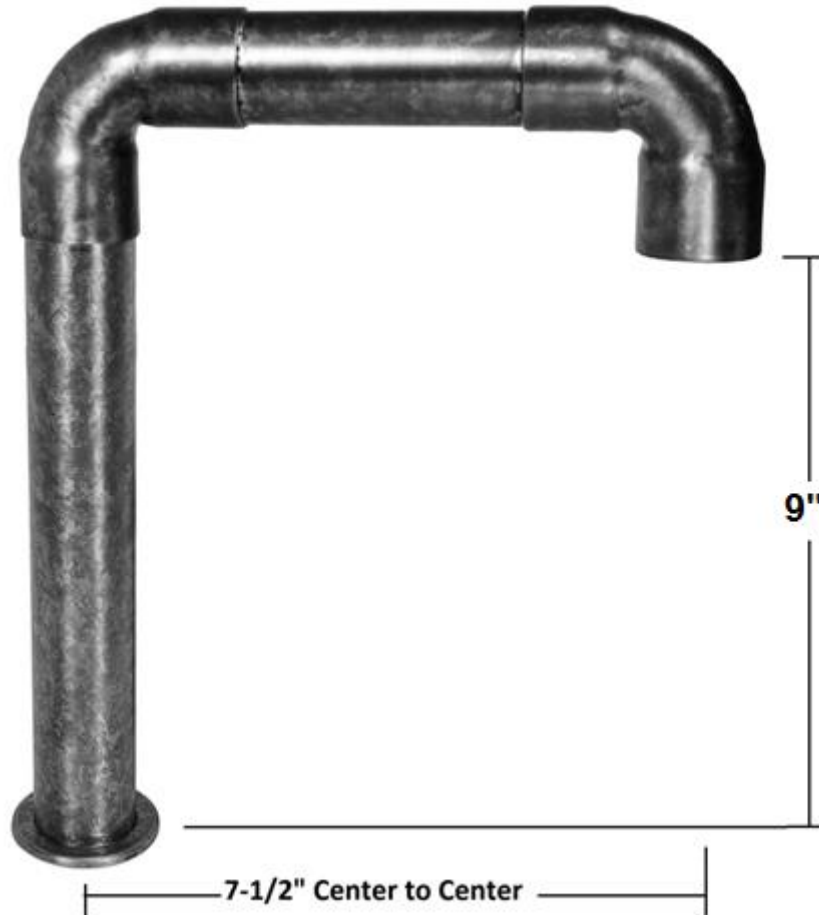

# PRODUCT SPECIFICATIONS

Hands Free Faucet with Tall Elbow Spout  
SANS-WE-DM-LBO-T

Mar 2018

- ADA Compliant
- Custom sizes and finishes available
- Special order flow rates available at 0.5 and 0.35 GPM
- Valve shuts off at a maximum of 16 seconds

## Hands Free Faucet with Tall Elbow Spout SANS-WE-DM-LBO-T

**Sensor Module**  
1/2" to 1/2"

**Mixing valve**  
3/8" compression inlets  
1/2" NPT outlet

**Battery Pack**