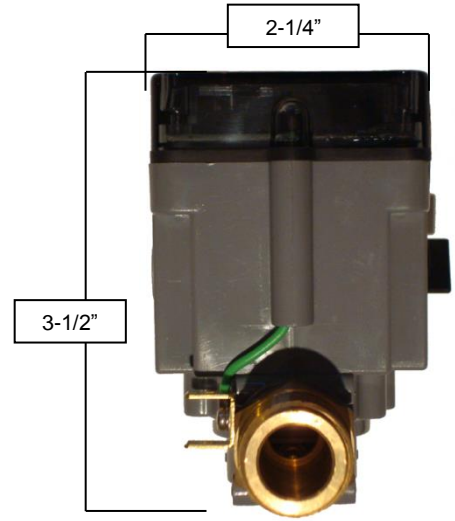

# PRODUCT SPECIFICATIONS

Hands Free Faucet with Tall Elbow Spout  
SANS-WE-DM-LBO-T

Mar 2018

- ADA Compliant
- Custom sizes and finishes available
- Special order flow rates available at 0.5 and 0.35 GPM
- Valve shuts off at a maximum of 16 seconds

## Hands Free Faucet with Tall Elbow Spout SANS-WE-DM-LBO-T

**Sensor Module**  
1/2" to 1/2"

**Mixing valve**  
3/8" compression inlets  
1/2" NPT outlet

**Battery Pack**