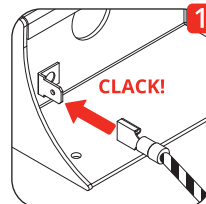

120V · 60 Hz
17W · 1800 lm

**Before installing turn off the power to the electrical box.
Couper l'alimentation avant de travailler sur la lampe.**

[1]

[2]

[3]

**Not included !
Use appropriate fixings**

[4]

Keep these instructions for future reference.
To be installed by a qualified licensed electrician only.