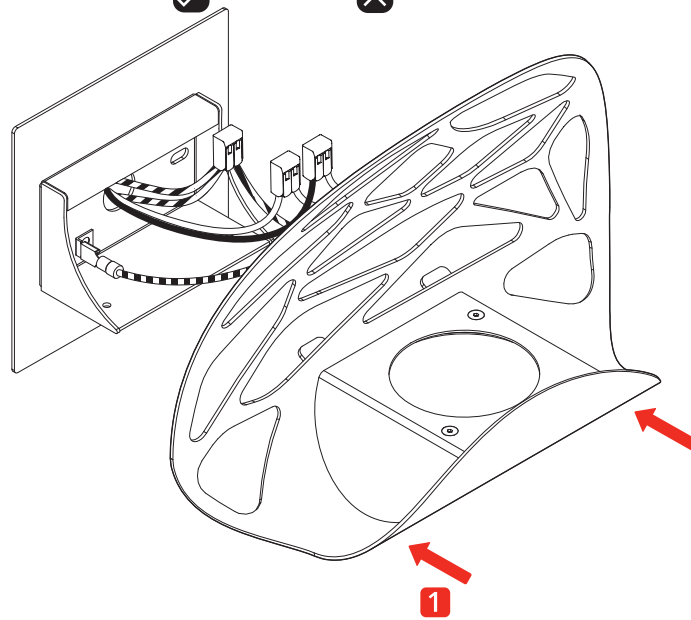

120V · 60 Hz
17W · 1800 lm

**Before installing turn off the power to the electrical box.
Couper l'alimentation avant de travailler sur la lampe.**

[1]

[2]

[3]

**Not included !
Use appropriate fixings**

[4]

Keep these instructions for future reference.
To be installed by a qualified licensed electrician only.