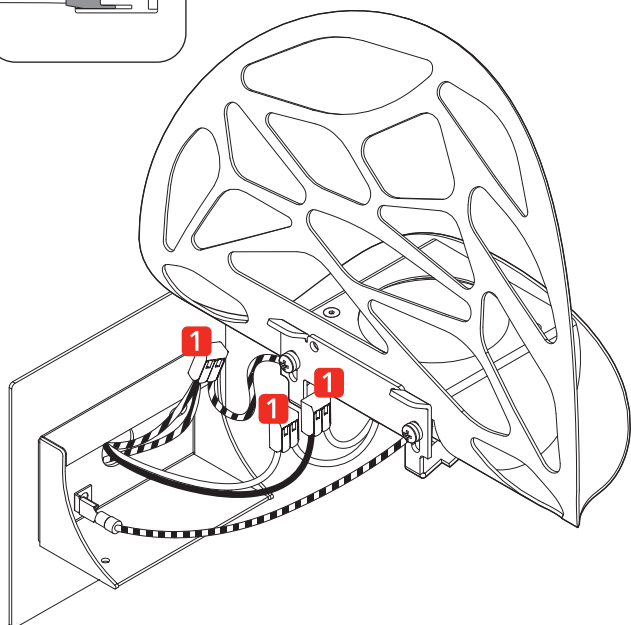

120V · 60 Hz
17W · 1800 lm

**Before installing turn off the power to the electrical box.
Couper l'alimentation avant de travailler sur la lampe.**

[1]

[2]

[3]

**Not included !
Use appropriate fixings**

[4]

Keep these instructions for future reference.
To be installed by a qualified licensed electrician only.