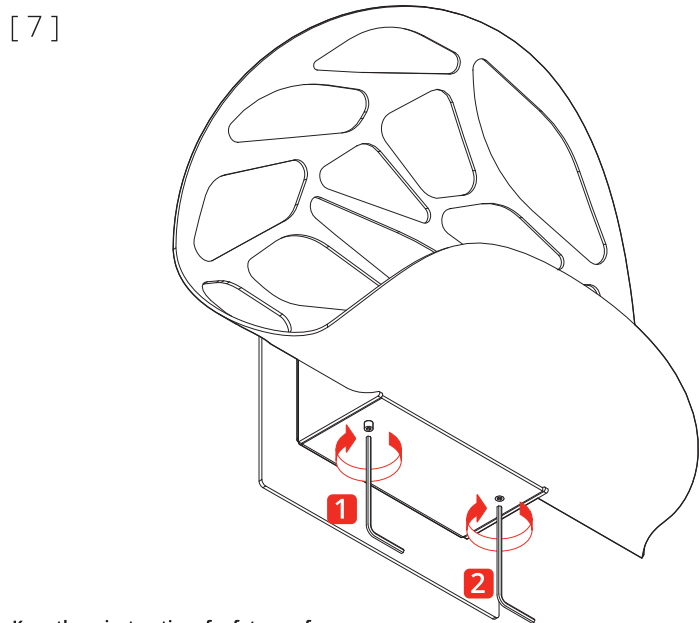

120V · 60 Hz
17W · 1800 lm

**Before installing turn off the power to the electrical box.
Couper l'alimentation avant de travailler sur la lampe.**

[1]

[2]

[3]

**Not included !
Use appropriate fixings**

[4]

Keep these instructions for future reference.
To be installed by a qualified licensed electrician only.