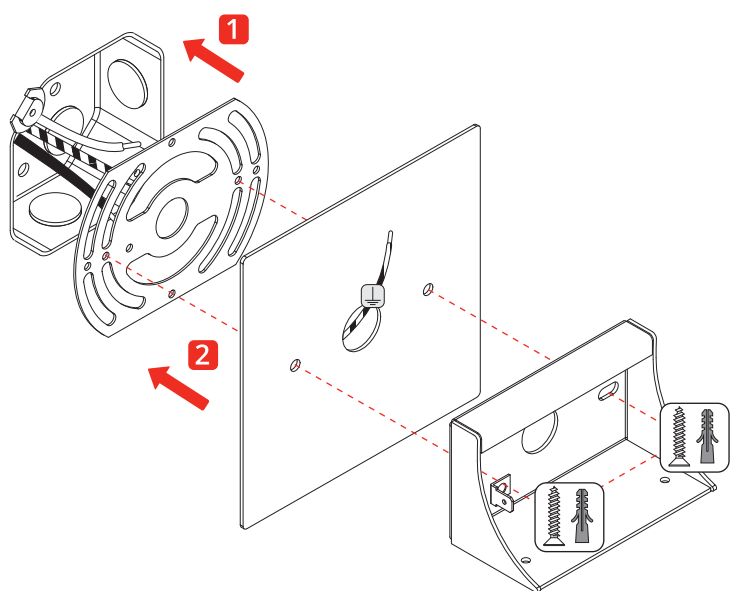

120V · 60 Hz
17W · 1800 lm

**Before installing turn off the power to the electrical box.
Couper l'alimentation avant de travailler sur la lampe.**

[1]

[2]

[3]

**Not included !
Use appropriate fixings**

[4]

Keep these instructions for future reference.
To be installed by a qualified licensed electrician only.