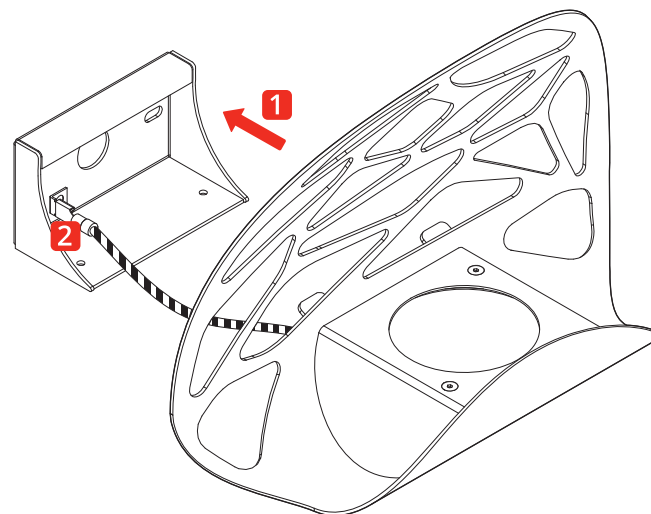

120V · 60 Hz
17W · 1800 lm

**Before installing turn off the power to the electrical box.
Couper l'alimentation avant de travailler sur la lampe.**

[1]

[2]

[3]

**Not included !
Use appropriate fixings**

[4]

Keep these instructions for future reference.
To be installed by a qualified licensed electrician only.