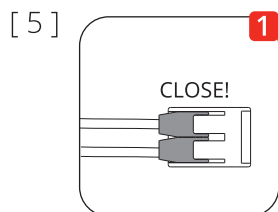

120V · 60 Hz
17W · 1800 lm

**Before installing turn off the power to the electrical box.
Couper l'alimentation avant de travailler sur la lampe.**

[1]

[2]

[3]

**Not included !
Use appropriate fixings**

[4]

Keep these instructions for future reference.
To be installed by a qualified licensed electrician only.