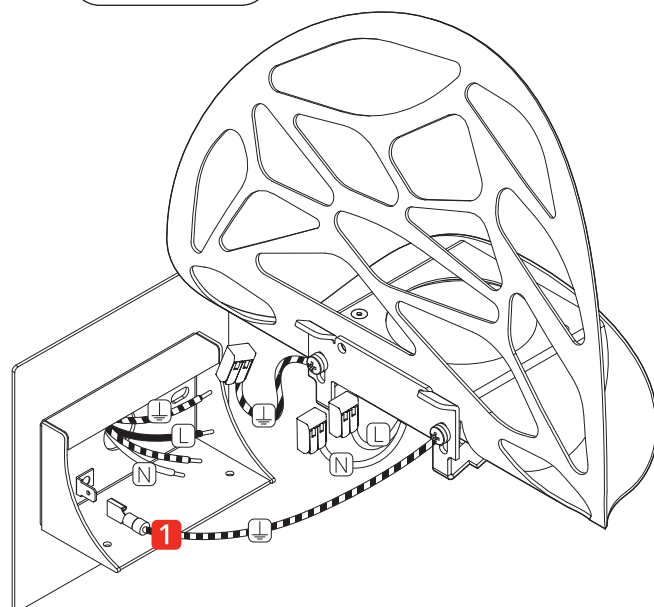

120V · 60 Hz
17W · 1800 lm

**Before installing turn off the power to the electrical box.
Couper l'alimentation avant de travailler sur la lampe.**

[1]

[2]

[3]

**Not included !
Use appropriate fixings**

[4]

Keep these instructions for future reference.
To be installed by a qualified licensed electrician only.