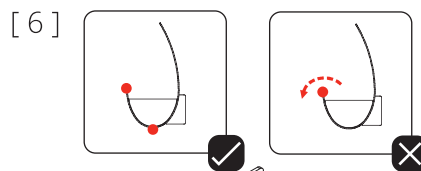

120V · 60 Hz
17W · 1800 lm

**Before installing turn off the power to the electrical box.
Couper l'alimentation avant de travailler sur la lampe.**

[1]

[2]

[3]

**Not included !
Use appropriate fixings**

[4]

Keep these instructions for future reference.
To be installed by a qualified licensed electrician only.