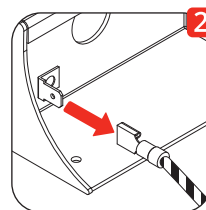

120V · 60 Hz
17W · 1800 lm

**Before installing turn off the power to the electrical box.
Couper l'alimentation avant de travailler sur la lampe.**

[1]

[2]

[3]

**Not included !
Use appropriate fixings**

[4]

Keep these instructions for future reference.
To be installed by a qualified licensed electrician only.