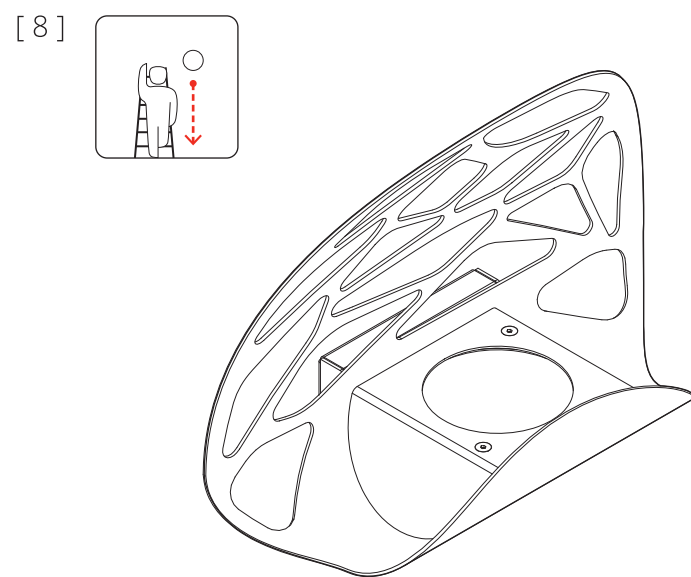

120V · 60 Hz
17W · 1800 lm

**Before installing turn off the power to the electrical box.
Couper l'alimentation avant de travailler sur la lampe.**

[1]

[2]

[3]

**Not included !
Use appropriate fixings**

[4]

Keep these instructions for future reference.
To be installed by a qualified licensed electrician only.