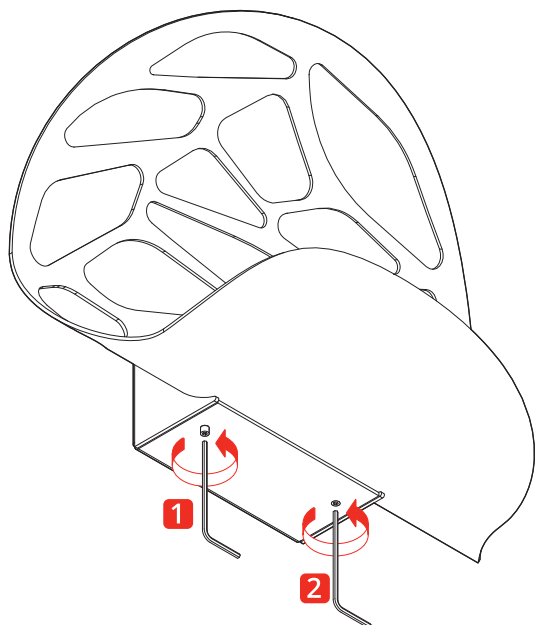

120V · 60 Hz
17W · 1800 lm

**Before installing turn off the power to the electrical box.
Couper l'alimentation avant de travailler sur la lampe.**

[1]

[2]

[3]

**Not included !
Use appropriate fixings**

[4]

Keep these instructions for future reference.
To be installed by a qualified licensed electrician only.