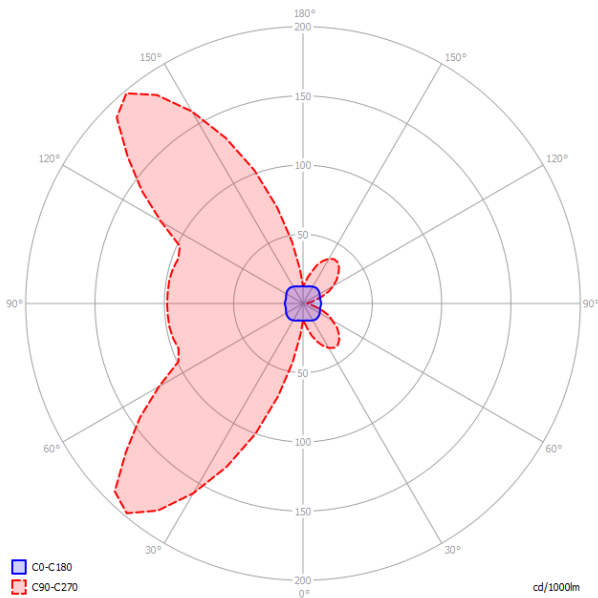

Beetle Medium 60° Cube

Light source

- LED
- 3000 K
- 1 x 17W | 1800 lm
- 120V
- CRI 92
- MacAdam 3-Step

LED and driver included

Frame Metal

● Matte White 9010

Diffuser: Polycarbonate

● White + Clear Ribbed

Dim Triac

Polar diagram

Beetle Mini Cube

- LED
- 3000 K
- 1 x 17W | 1800 lm
- 120V
- CRI 92
- MacAdam 3-Step

LED and driver included

LODES

Polar diagram

Beetle Medium Cube

- LED
- 3000 K
 - 1 × 17W | 1800 lm
 - 120V
 - CRI 92
 - MacAdam 3-Step
- LED and driver included

Polar diagram

Beetle Mini 60° Cube

- LED
- 3000 K
 - 1 × 17W | 1800 lm
 - 120V
 - CRI 92
 - MacAdam 3-Step
- LED and driver included