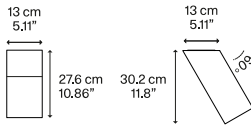

Beetle Medium 60° Cube

Light source

- LED
- 3000 K
- 1 x 17W | 1800 lm
- 120V
- CRI 92
- MacAdam 3-Step

LED and driver included

Frame Metal

● Matte White 9010

Diffuser: Polycarbonate

● White + Clear Ribbed

Code

145404

Net weight: 0.97 kg

Gross weight: 1.48 kg

Parcels: N°2

Volume: 0.020 m³

IP40

Energy Saving

Dim Triac