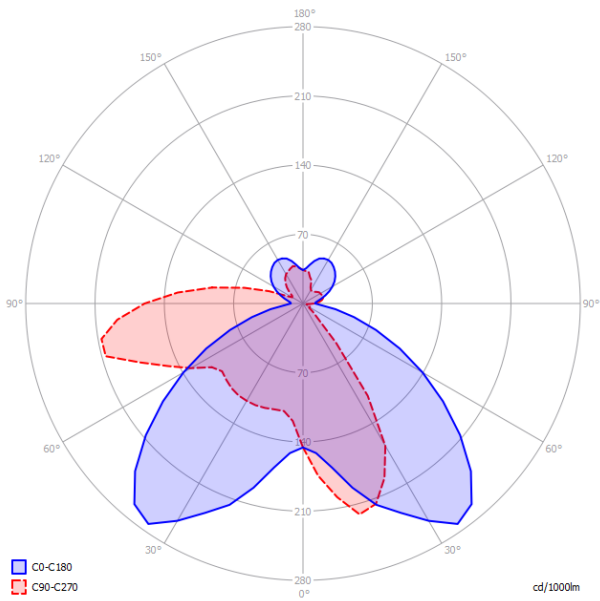

Dim Triac

Polar diagram

Beetle Mini Cube

- LED
- 3000 K
- 1 x 17W | 1800 lm
- 120V
- CRI 92
- MacAdam 3-Step

LED and driver included

LODES

Polar diagram

Beetle Medium Cube

- LED
- 3000 K
 - 1 × 17W | 1800 lm
 - 120V
 - CRI 92
 - MacAdam 3-Step
- LED and driver included

Polar diagram

Beetle Mini 60° Cube

- LED
- 3000 K
 - 1 × 17W | 1800 lm
 - 120V
 - CRI 92
 - MacAdam 3-Step
- LED and driver included

LODES

Polar diagram

Beetle Medium 60° Cube

- LED
- 3000 K
 - 1 × 17W | 1800 lm
 - 120V
 - CRI 92
 - MacAdam 3-Step
- LED and driver included

Other applications of Beetle

Wall