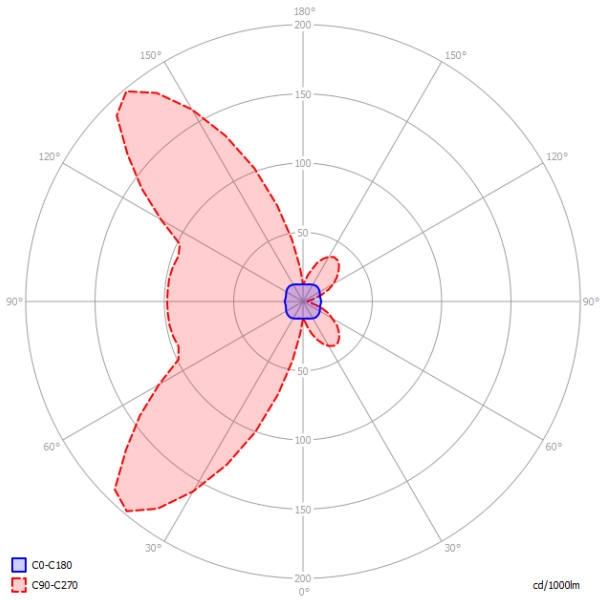

Dim Triac

Polar diagram

Beetle Mini Cube

- LED
- 3000 K
- 1 x 17W | 1800 lm
- 120V
- CRI 92
- MacAdam 3-Step

LED and driver included

LODES

Polar diagram

Beetle Medium Cube

- LED
- 3000 K
 - 1 × 17W | 1800 lm
 - 120V
 - CRI 92
 - MacAdam 3-Step
- LED and driver included

Polar diagram

Beetle Mini 60° Cube

- LED
- 3000 K
 - 1 × 17W | 1800 lm
 - 120V
 - CRI 92
 - MacAdam 3-Step
- LED and driver included

LODES

Polar diagram

Beetle Medium 60° Cube

- LED
- 3000 K
 - 1 × 17W | 1800 lm
 - 120V
 - CRI 92
 - MacAdam 3-Step
- LED and driver included

Other applications of Beetle

Wall