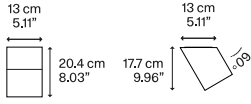

Beetle Mini Cube	Light source	Frame Metal	Diffuser: Polycarbonate	Code
<p>13 cm 5.11"</p> <p>13 cm 5.11"</p>	<p>LED</p> <ul style="list-style-type: none"> • 3000 K • 1 x 17W 1800 lm • 120V • CRI 92 • MacAdam 3-Step <p>LED and driver included</p>	<input type="radio"/> Matte White 9010	<input type="radio"/> White + Clear Ribbed	145401
		<input type="radio"/> Matte White 9010	<input type="radio"/> White	145409

Net weight: 0.64 kg	Gross weight: 1.10 kg	Parcels: N°2	Volume: 0.009 m³
---------------------	-----------------------	--------------	------------------

IP40
 Energy Saving
 Dim Triac

Beetle Medium Cube	Light source	Frame Metal	Diffuser: Polycarbonate	Code
<p>13 cm 5.11"</p> <p>26 cm 10.23"</p>	<p>LED</p> <ul style="list-style-type: none"> • 3000 K • 1 x 17W 1800 lm • 120V • CRI 92 • MacAdam 3-Step <p>LED and driver included</p>	<input type="radio"/> Matte White 9010	<input type="radio"/> White + Clear Ribbed	145402

Net weight: 0.67 kg	Gross weight: 1.60 kg	Parcels: N°2	Volume: 0.017 m³
---------------------	-----------------------	--------------	------------------

IP40
 Energy Saving
 Dim Triac

LODES

Beetle Mini 60° Cube

145403

Net weight: 0.88 kg

Gross weight: 1.00 kg

Parcels: N°2

Volume: 0.009 m³

IP40

Energy Saving

Dim Triac