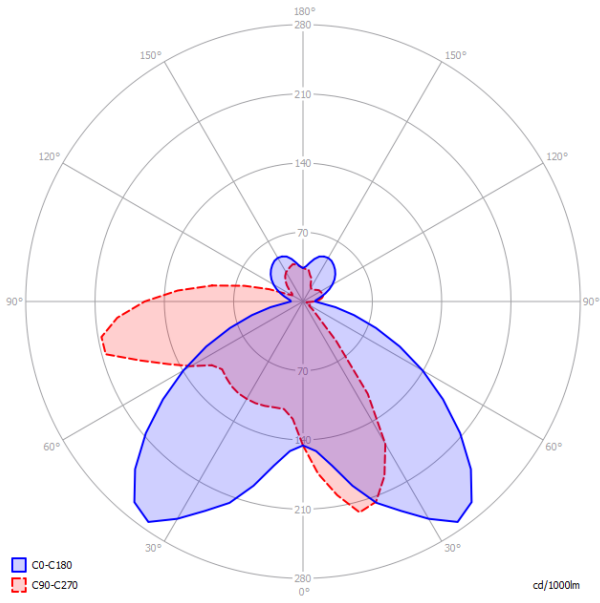

Dim Triac

Polar diagram

Beetle Mini Cube

- LED
- 3000 K
- 1 x 17W | 1800 lm
- 120V
- CRI 92
- MacAdam 3-Step

LED and driver included

LODES

Polar diagram

Beetle Medium Cube

- LED
- 3000 K
 - 1 × 17W | 1800 lm
 - 120V
 - CRI 92
 - MacAdam 3-Step
- LED and driver included

Polar diagram

Beetle Mini 60° Cube

- LED
- 3000 K
 - 1 × 17W | 1800 lm
 - 120V
 - CRI 92
 - MacAdam 3-Step
- LED and driver included

LODES

Polar diagram

Beetle Medium 60° Cube

- LED
- 3000 K
 - 1 × 17W | 1800 lm
 - 120V
 - CRI 92
 - MacAdam 3-Step
- LED and driver included

Other applications of Beetle

Wall